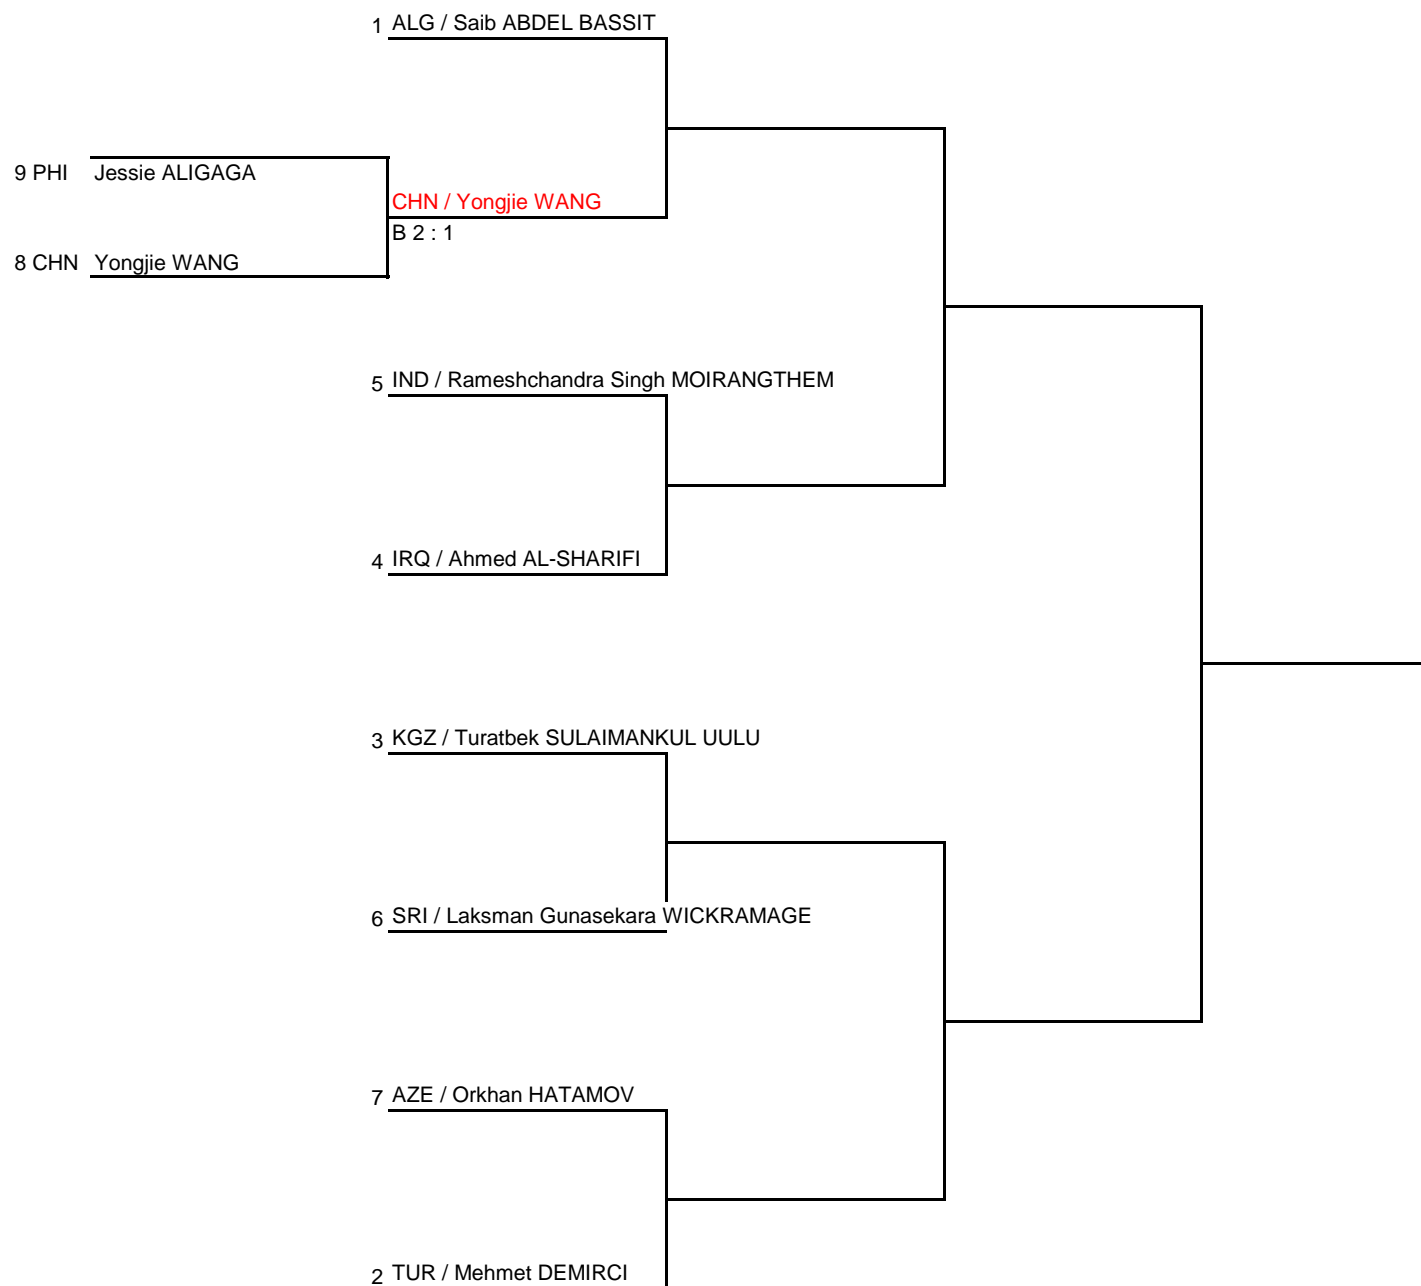

The 14th World Wushu Championships

Men's 48KG

Sanda

Draw Sheet

As of 29 SEP 2017

| Round of 16 | Quarterfinals | Semifinals | Final |
|-------------|---------------|------------|-------|
|-------------|---------------|------------|-------|