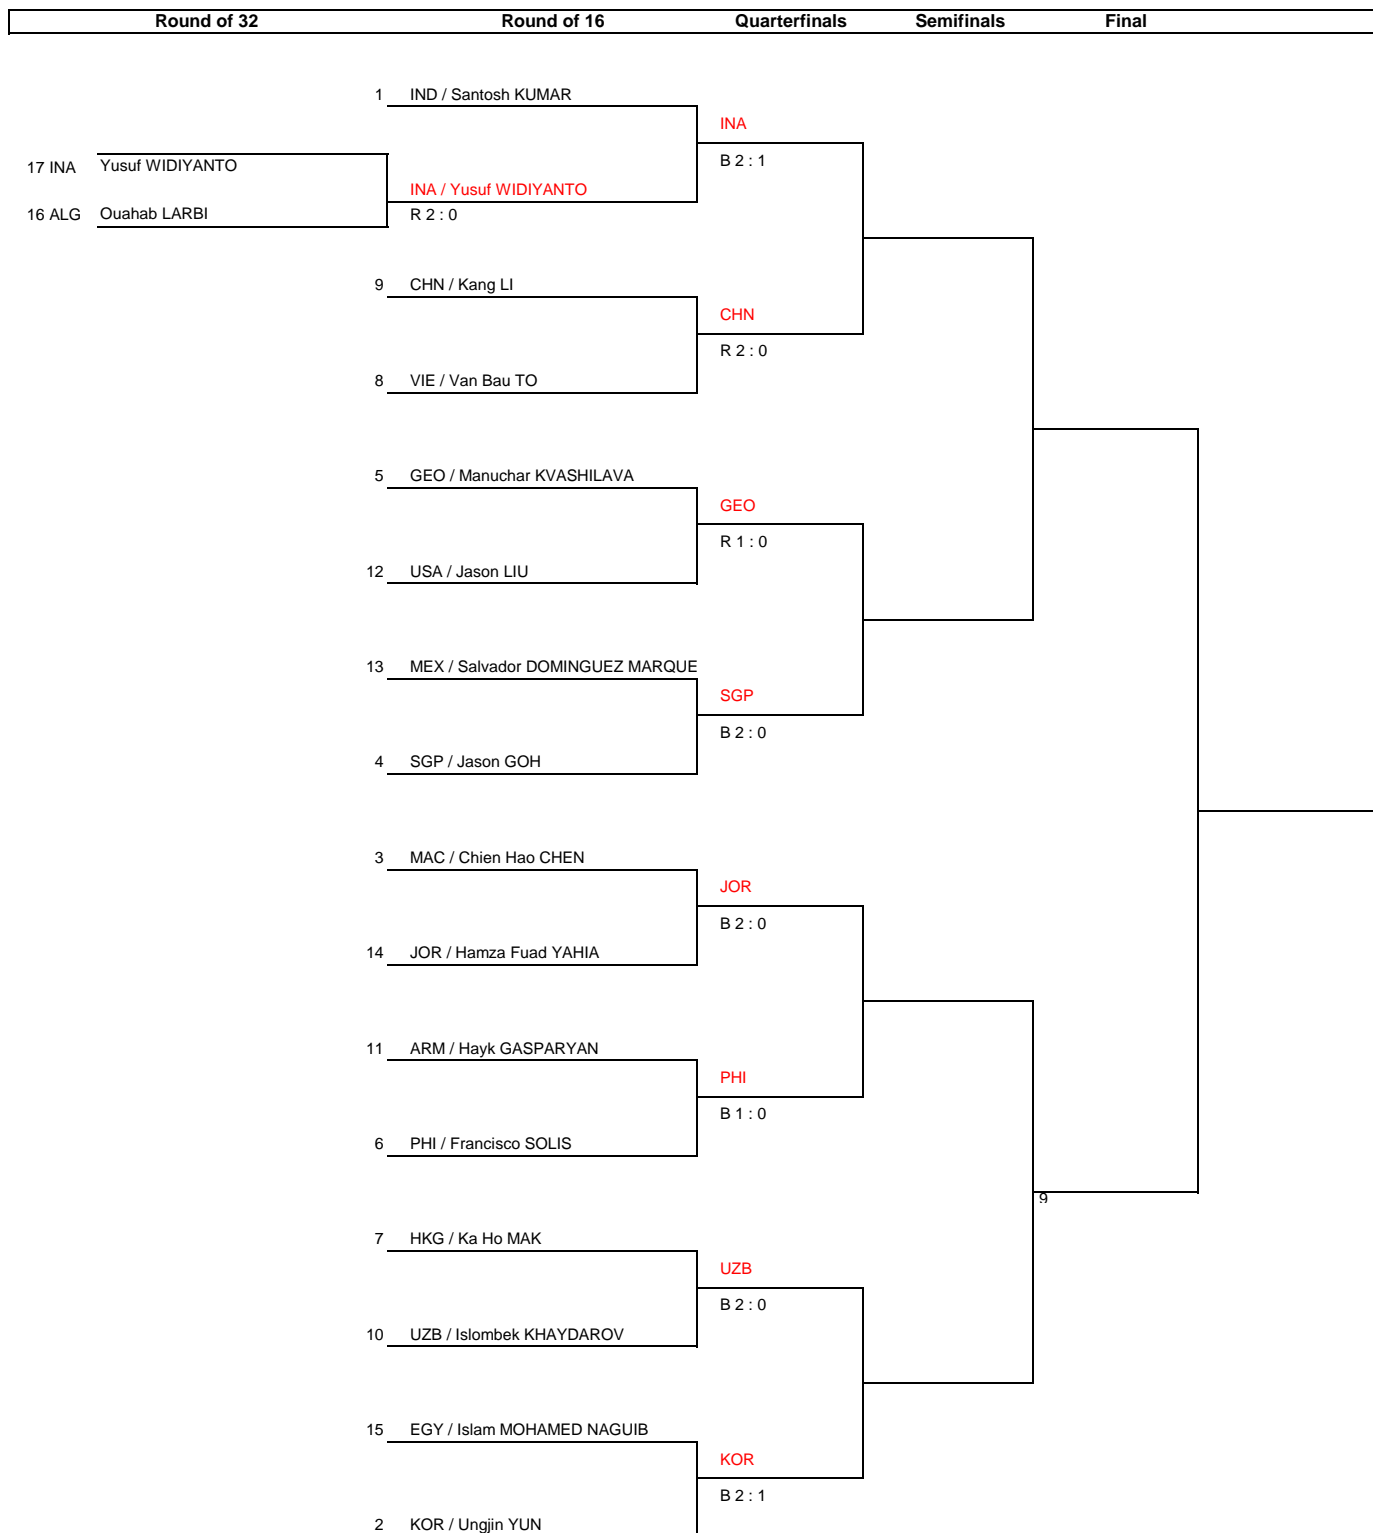

The 14th World Wushu Championships

Men's 56KG

Draw Sheet AT of 30 SEP 2017

Legend
WPD : Win by gap Point TV : Technical Victory DOW : Default by Overweight DF : Default on the Field DI : Default by Injure
DWJ : Default Without Justification FC : Forcible Counting 3 times WN : Warning 3 times