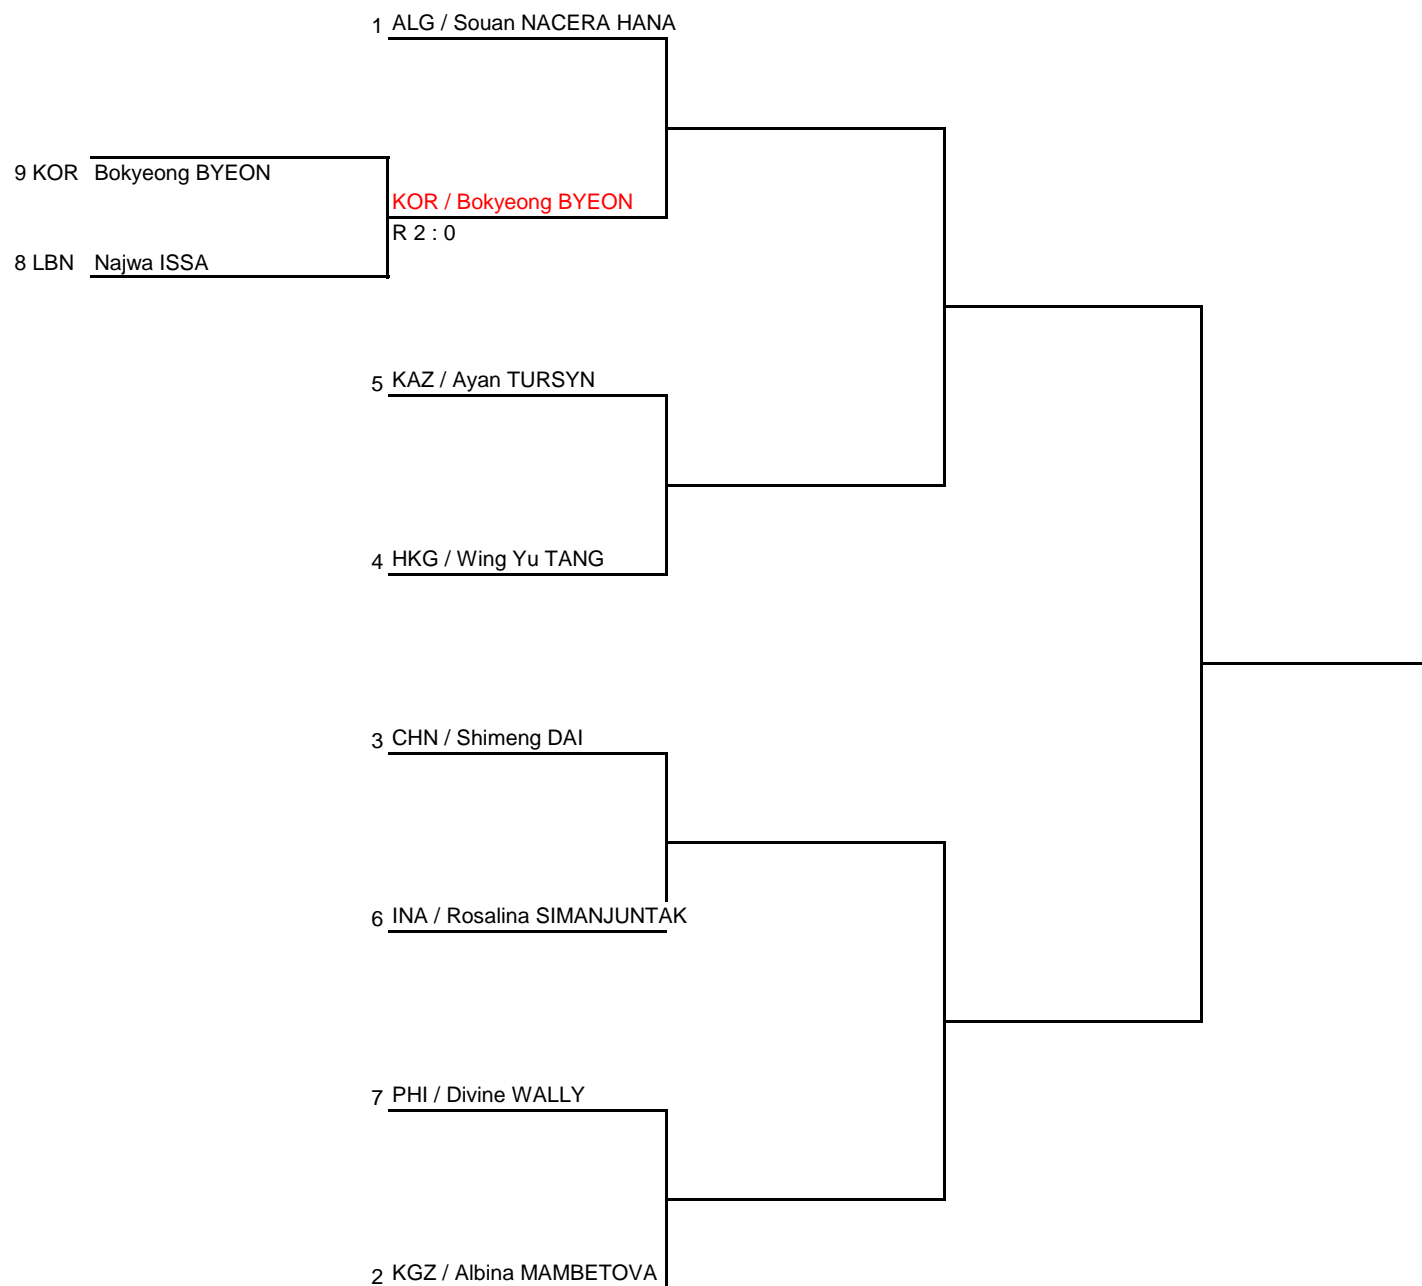

The 14th World Wushu Championships

Women's 48KG

Sanda

Draw Sheet

As of 29 SEP 2017

| Round of 16 | Quarterfinals | Semifinals | Final |
|-------------|---------------|------------|-------|
|-------------|---------------|------------|-------|