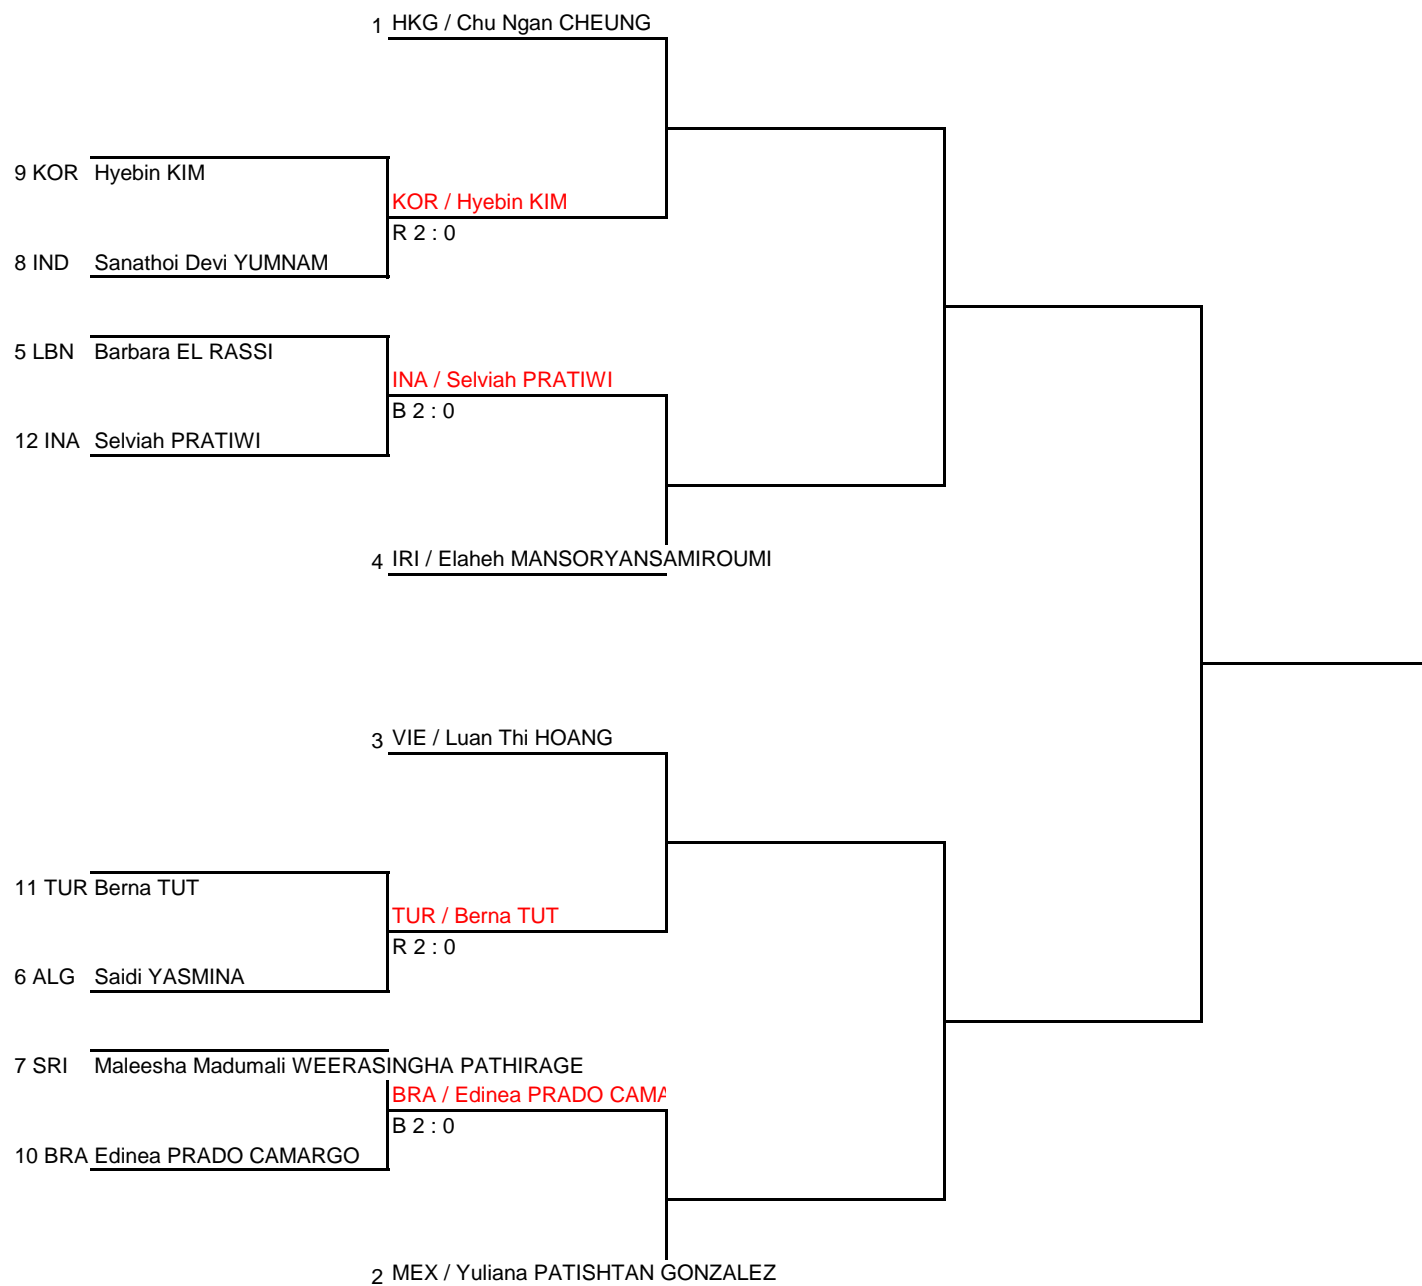

The 14th World Wushu Championships

Women's 52KG

Sanda

Draw Sheet

As of 29 SEP 2017

| Round of 16 | Quarterfinals | Semifinals | Final |
|-------------|---------------|------------|-------|
|-------------|---------------|------------|-------|