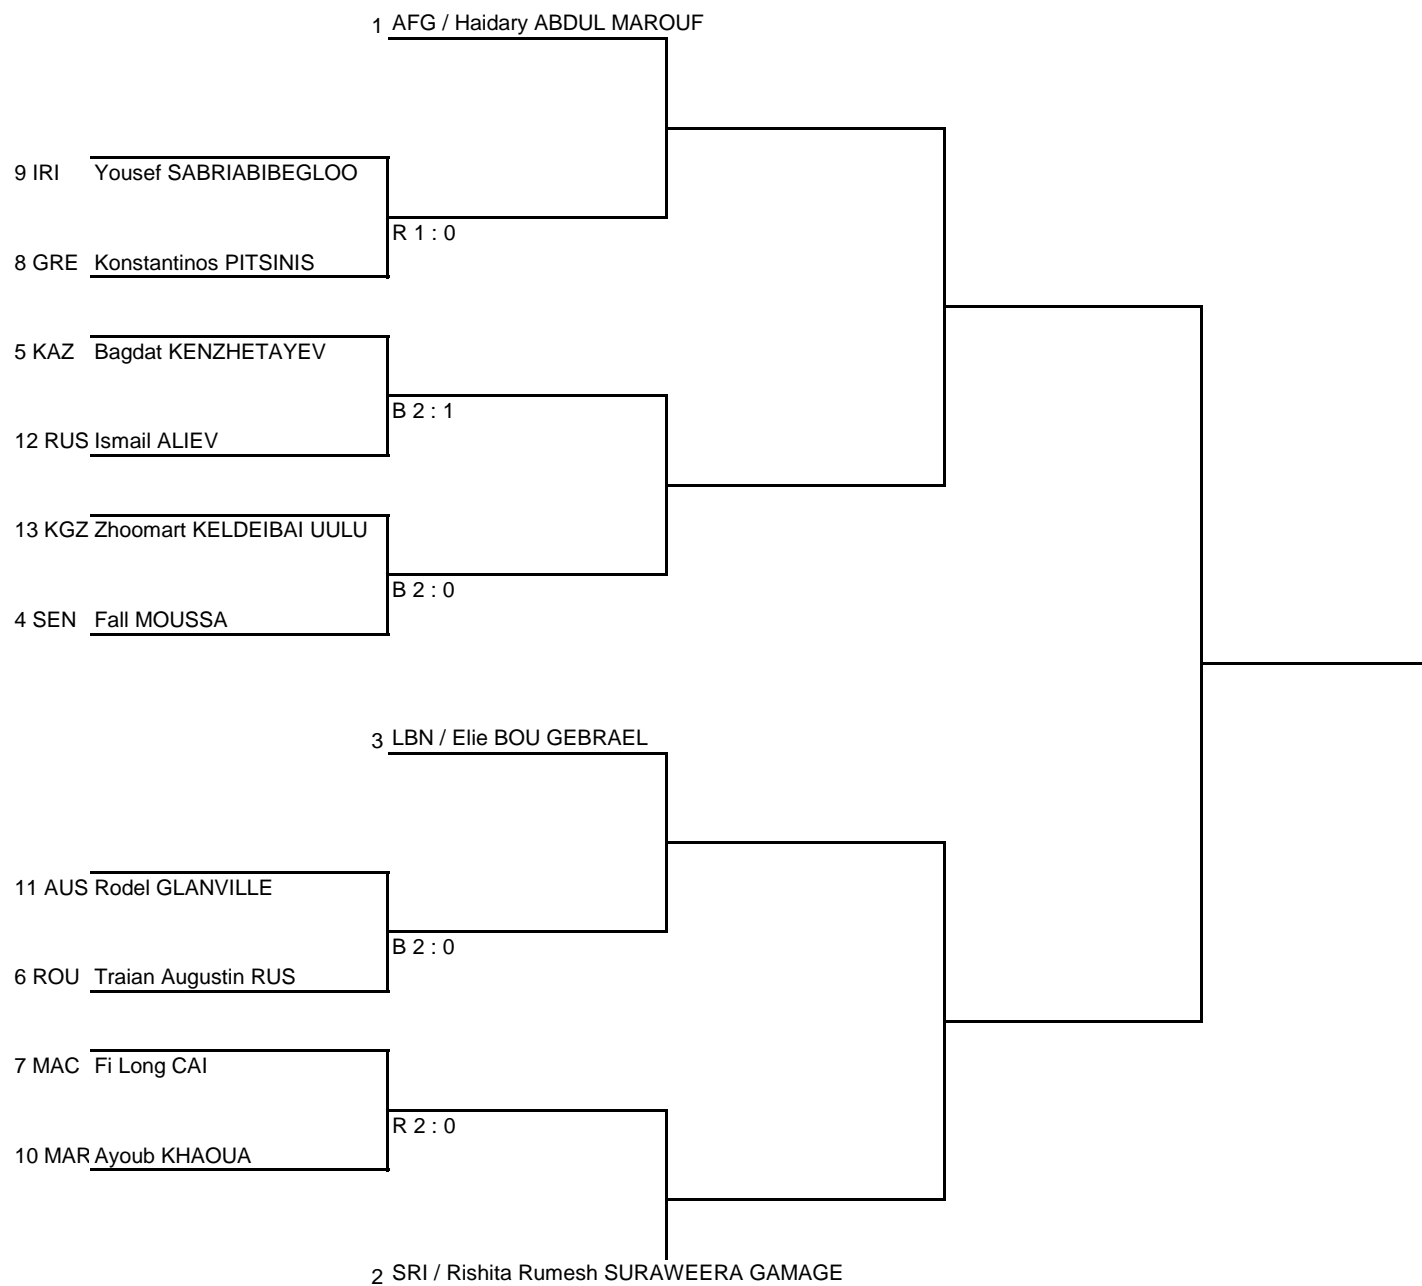

The 14th World Wushu Championships

Men's 75KG

Sanda

Draw Sheet

As of 29 SEP 2017

| Round of 16 | Quarterfinals | Semifinals | Final |
|-------------|---------------|------------|-------|
|-------------|---------------|------------|-------|