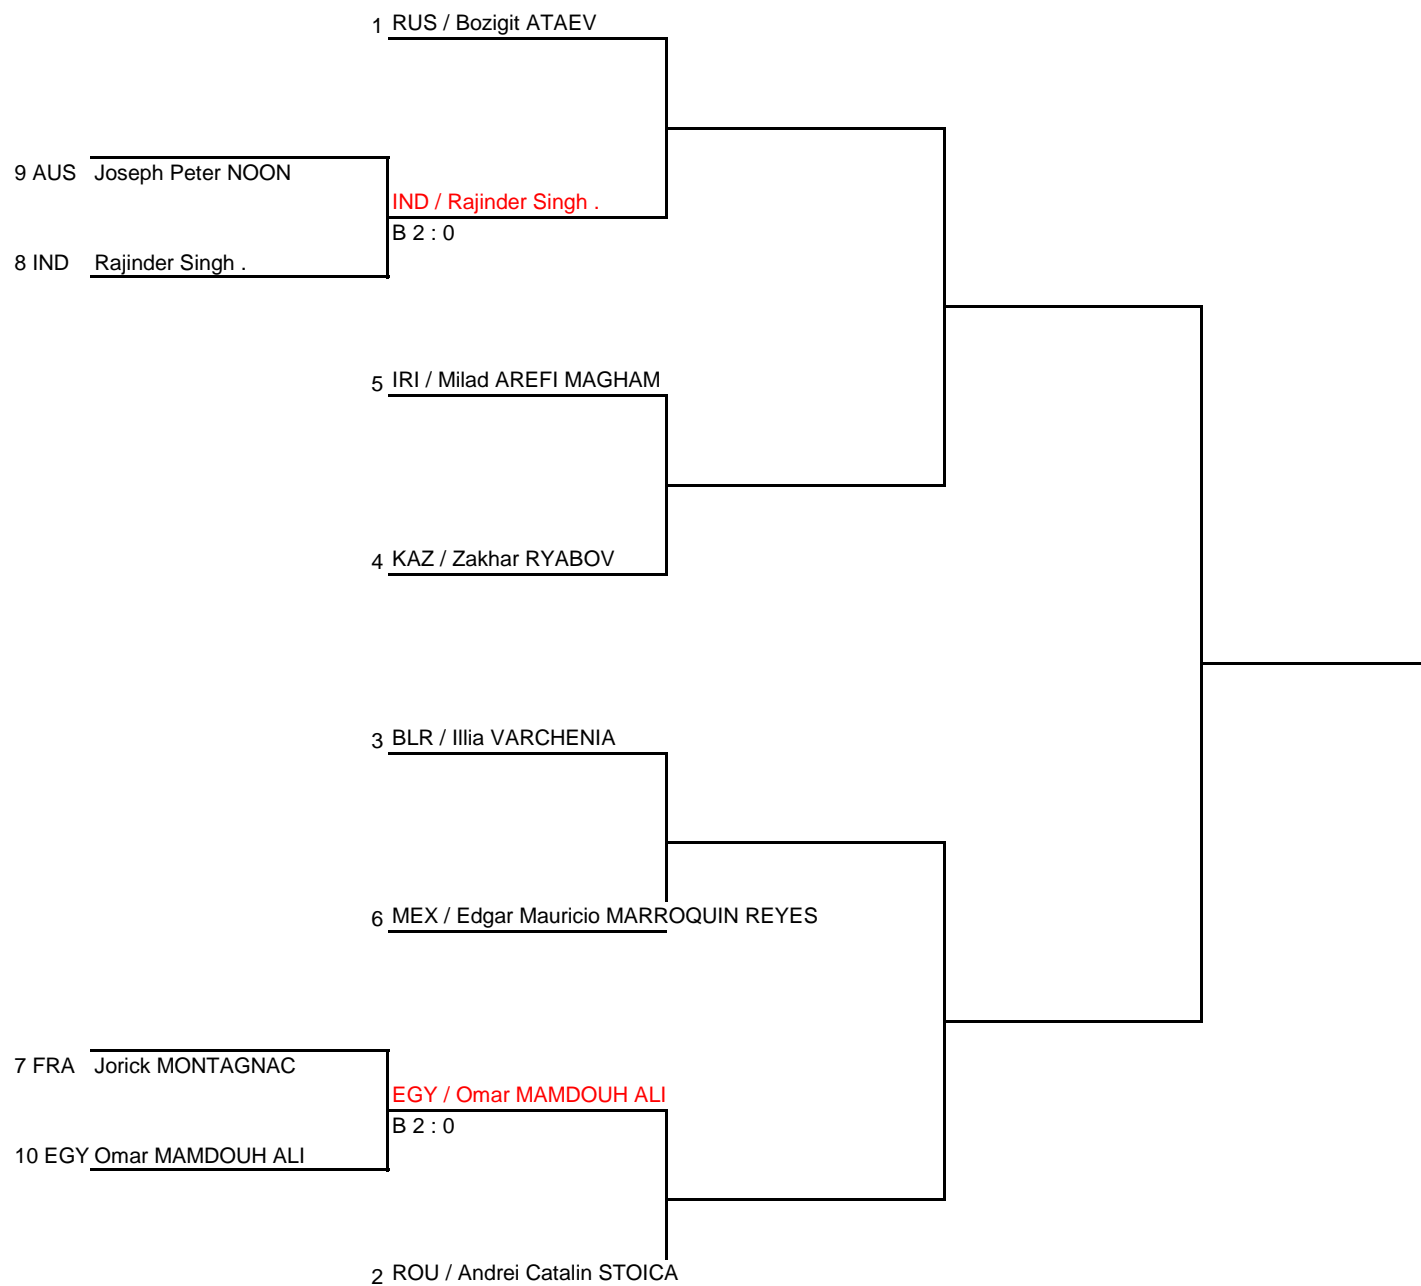

The 14th World Wushu Championships

Men's 90KG

Sanda

Draw Sheet

As of 30 SEP 2017

| Round of 16 | Quarterfinals | Semifinals | Final |
|-------------|---------------|------------|-------|
|-------------|---------------|------------|-------|