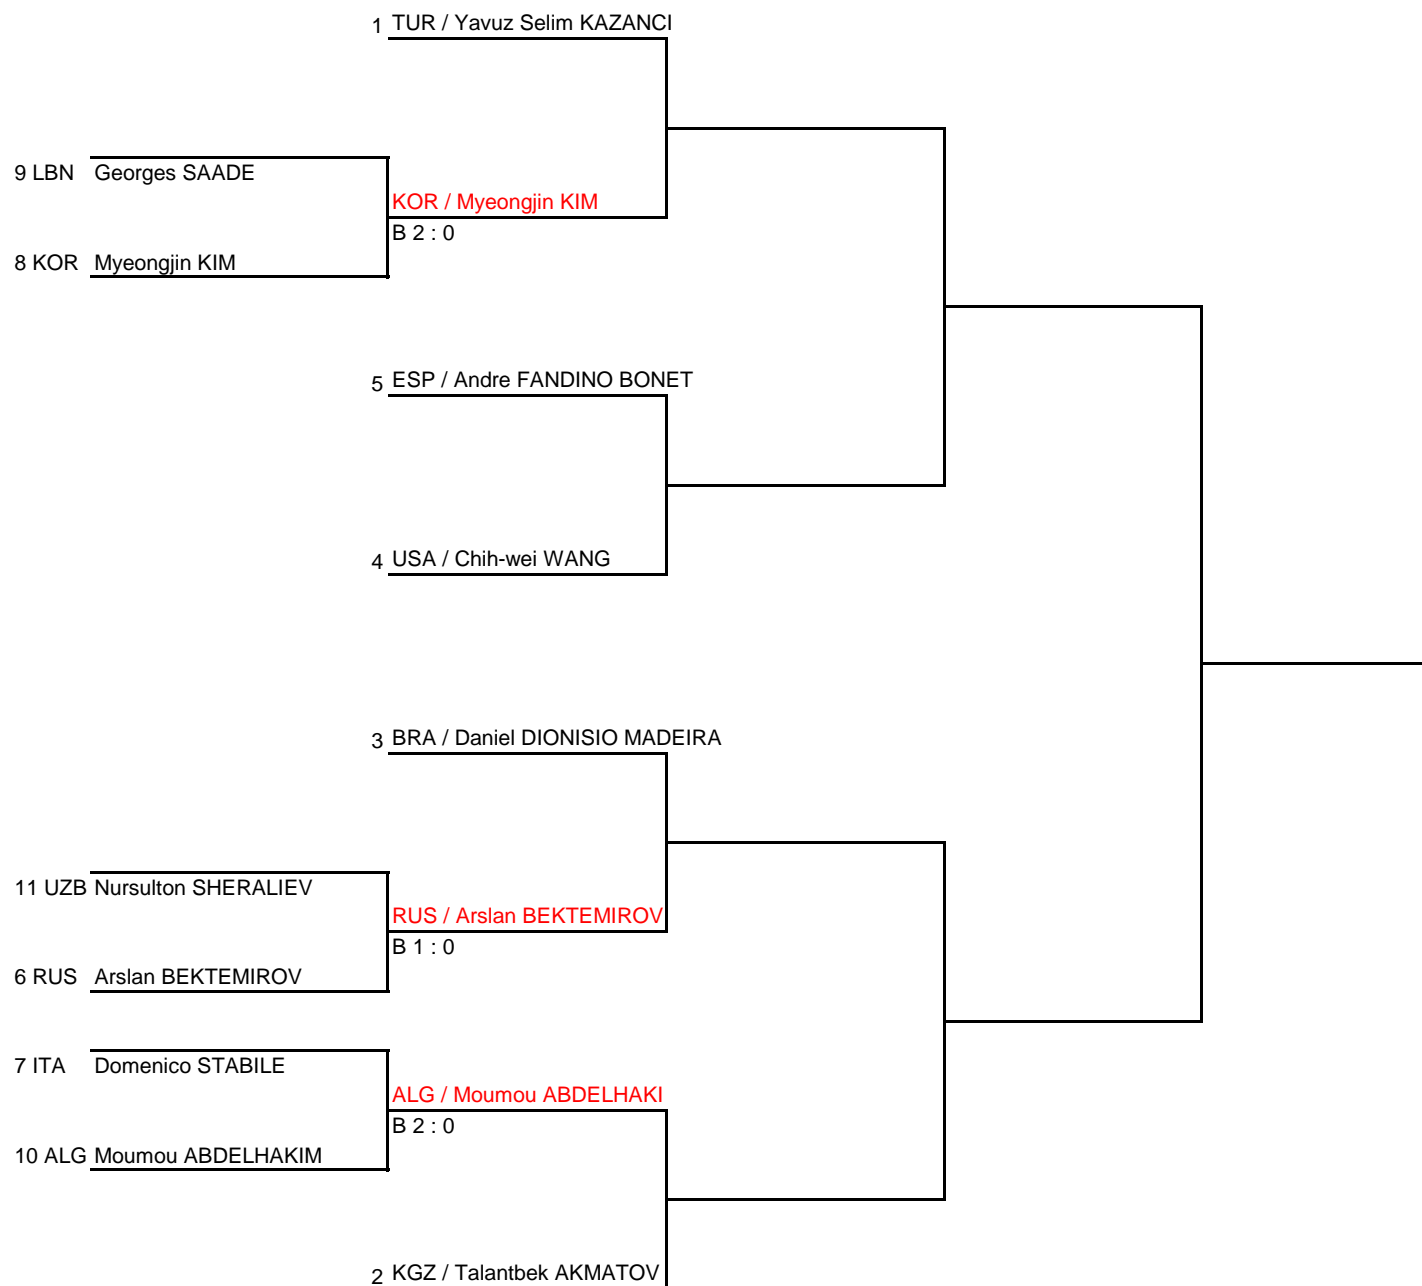

The 14th World Wushu Championships

Men's 80KG

Sanda

Draw Sheet

As of 30 SEP 2017

| Round of 16 | Quarterfinals | Semifinals | Final |
|-------------|---------------|------------|-------|
|-------------|---------------|------------|-------|