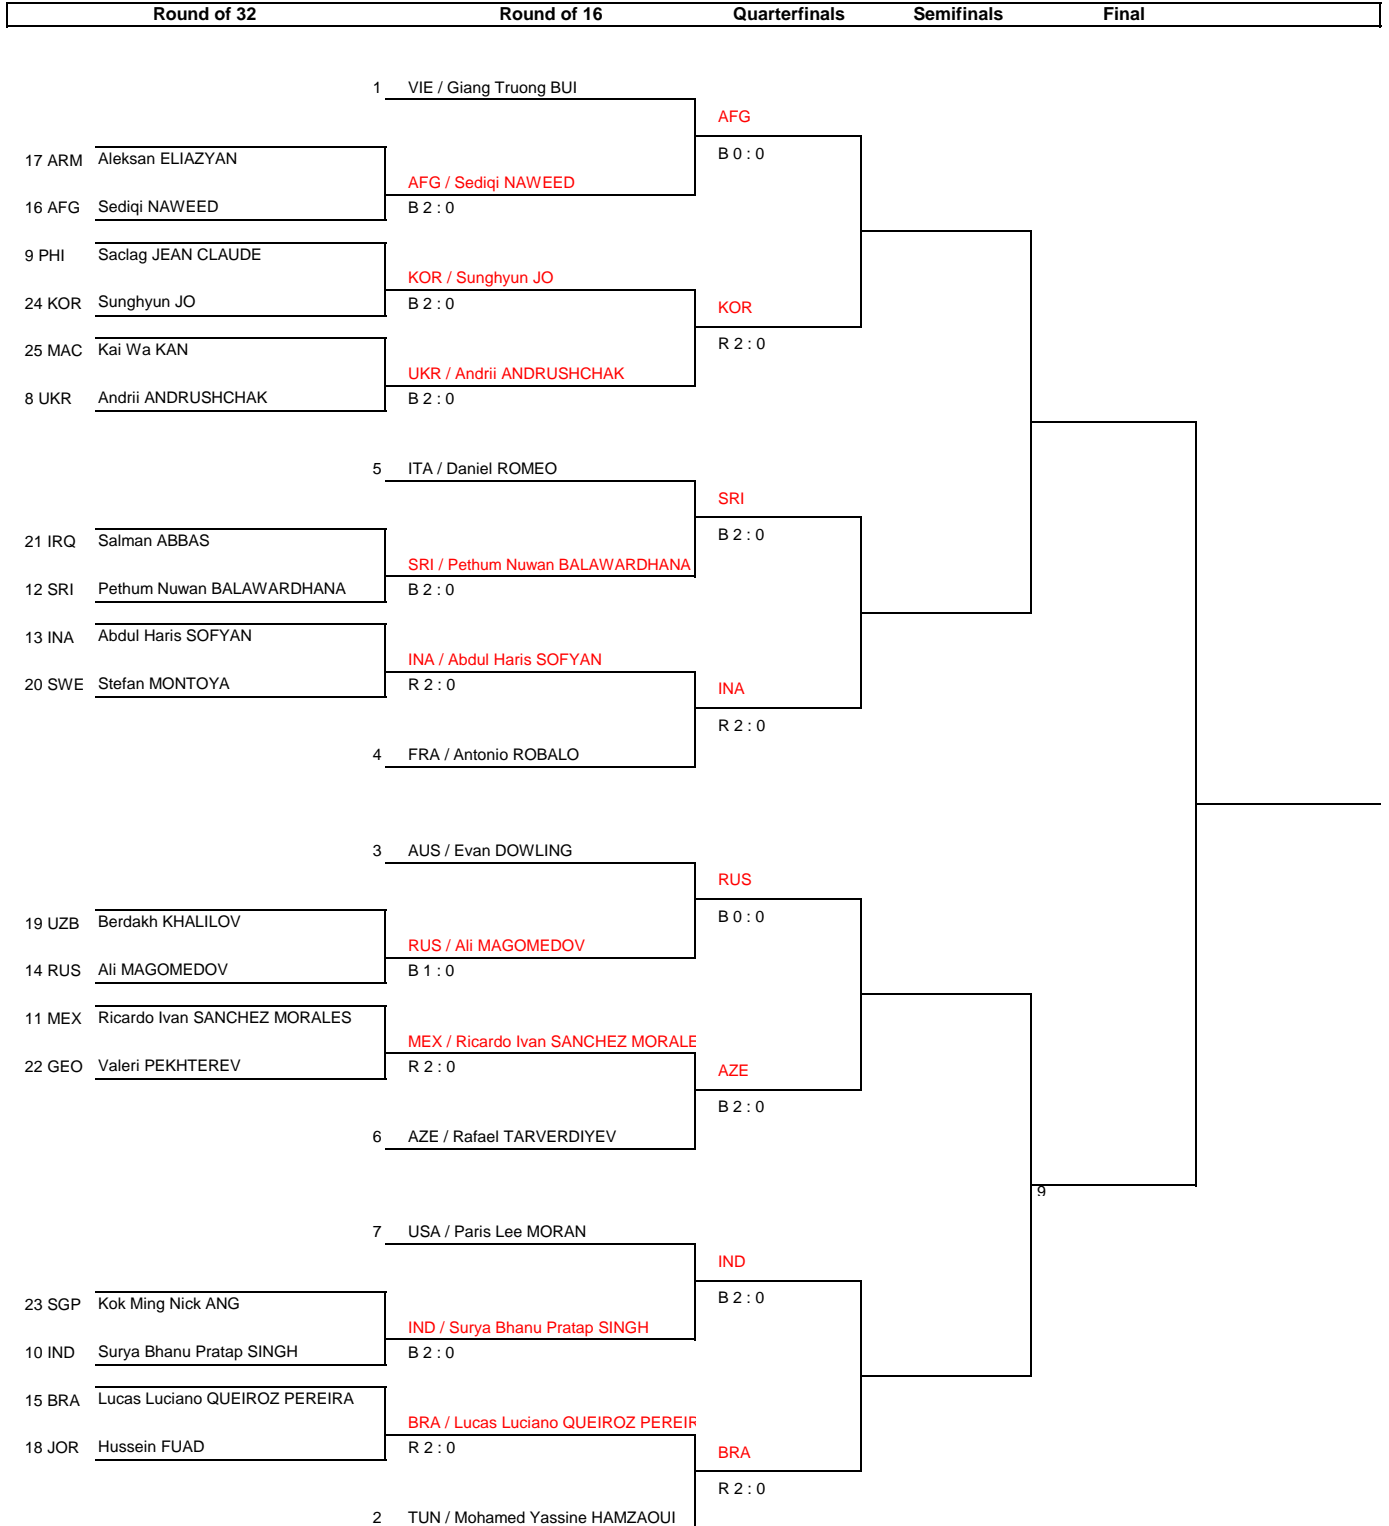

The 14th World Wushu Championships

Men's 60KG

Draw Sheet AT of 30 SEP 2017

Legend
WPD : Win by gap Point TV : Technical Victory DOW : Default by Overweight DF : Default on the Field DI : Default by Injure
DWJ : Default Without Justification FC : Forcible Counting 3 times WN : Warning 3 times