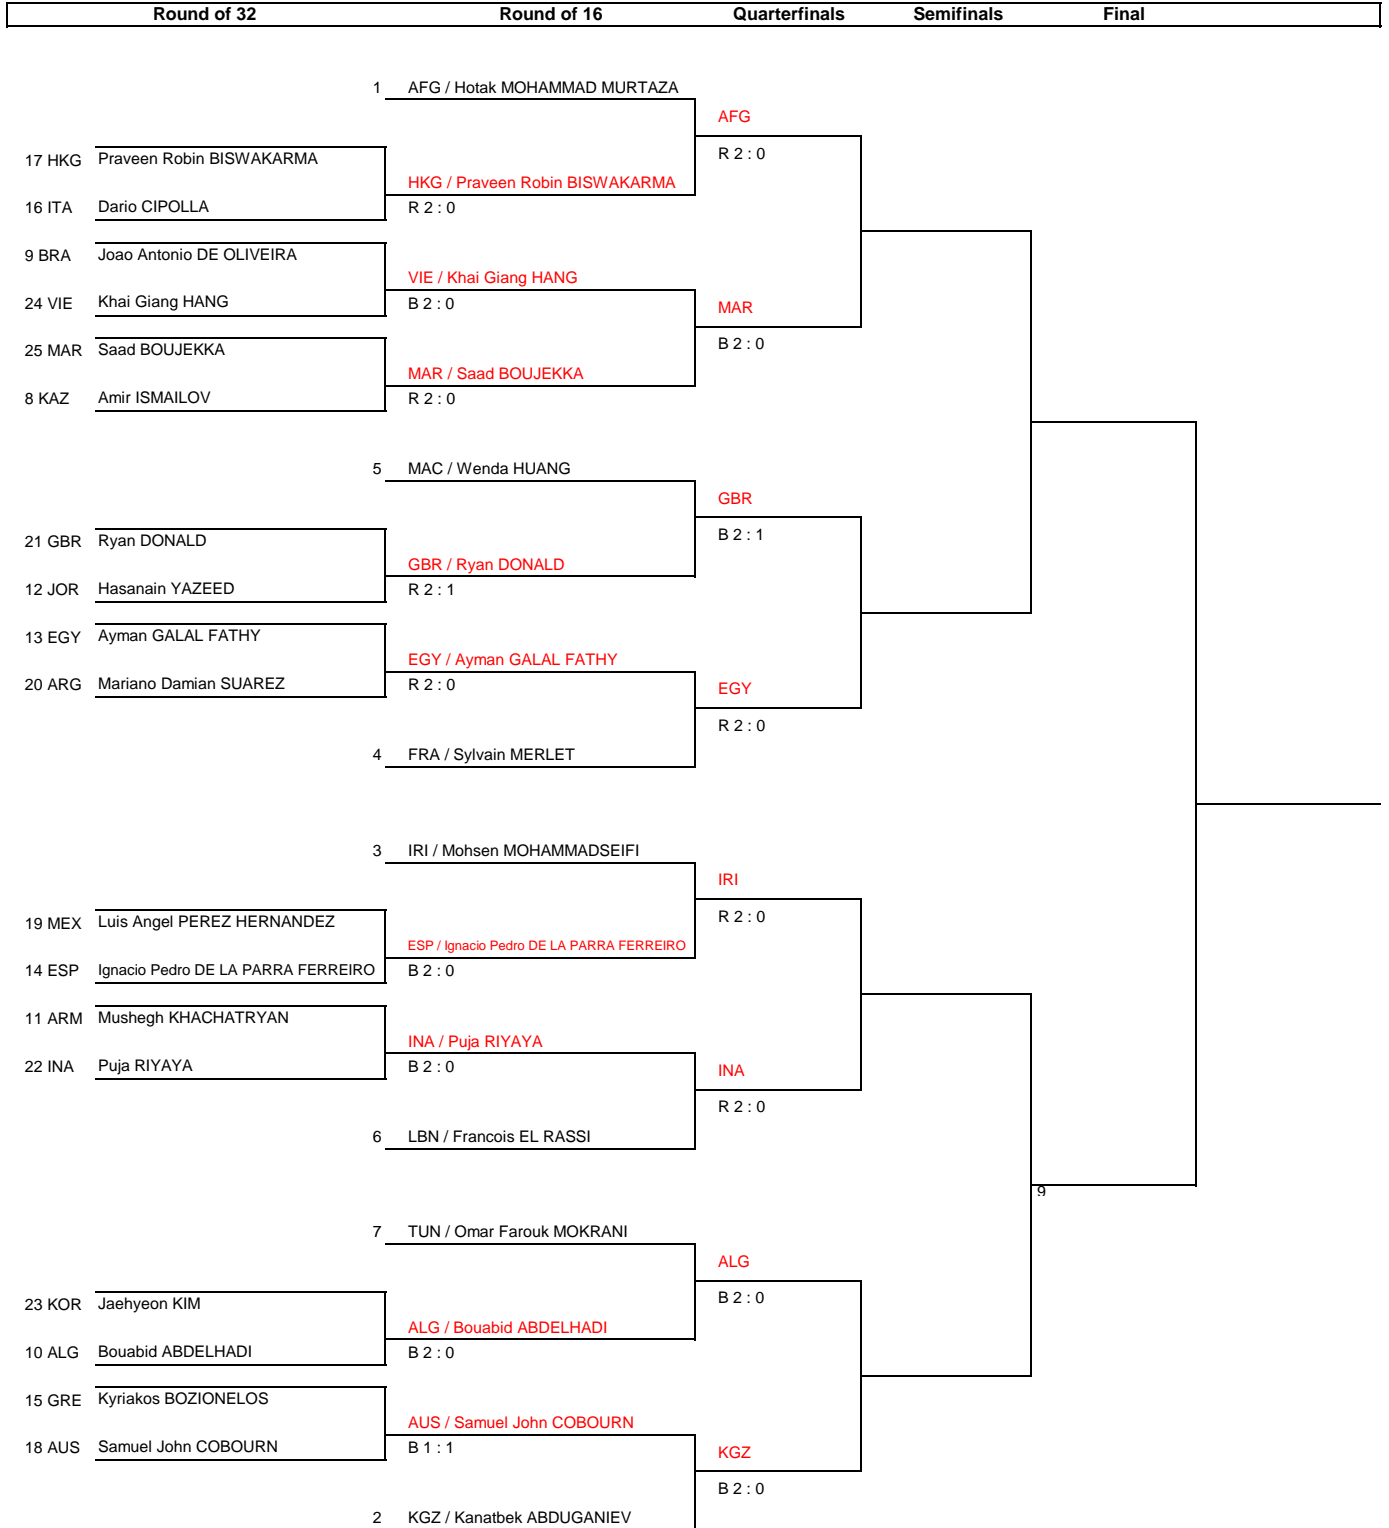

The 14th World Wushu Championships

Men's 70KG

Draw Sheet AT of 30 SEP 2017

Legend
WPD : Win by gap Point TV : Technical Victory DOW : Default by Overweight DF : Default on the Field DI : Default by Injure
DWJ : Default Without Justification FC : Forcible Counting 3 times WN : Warning 3 times