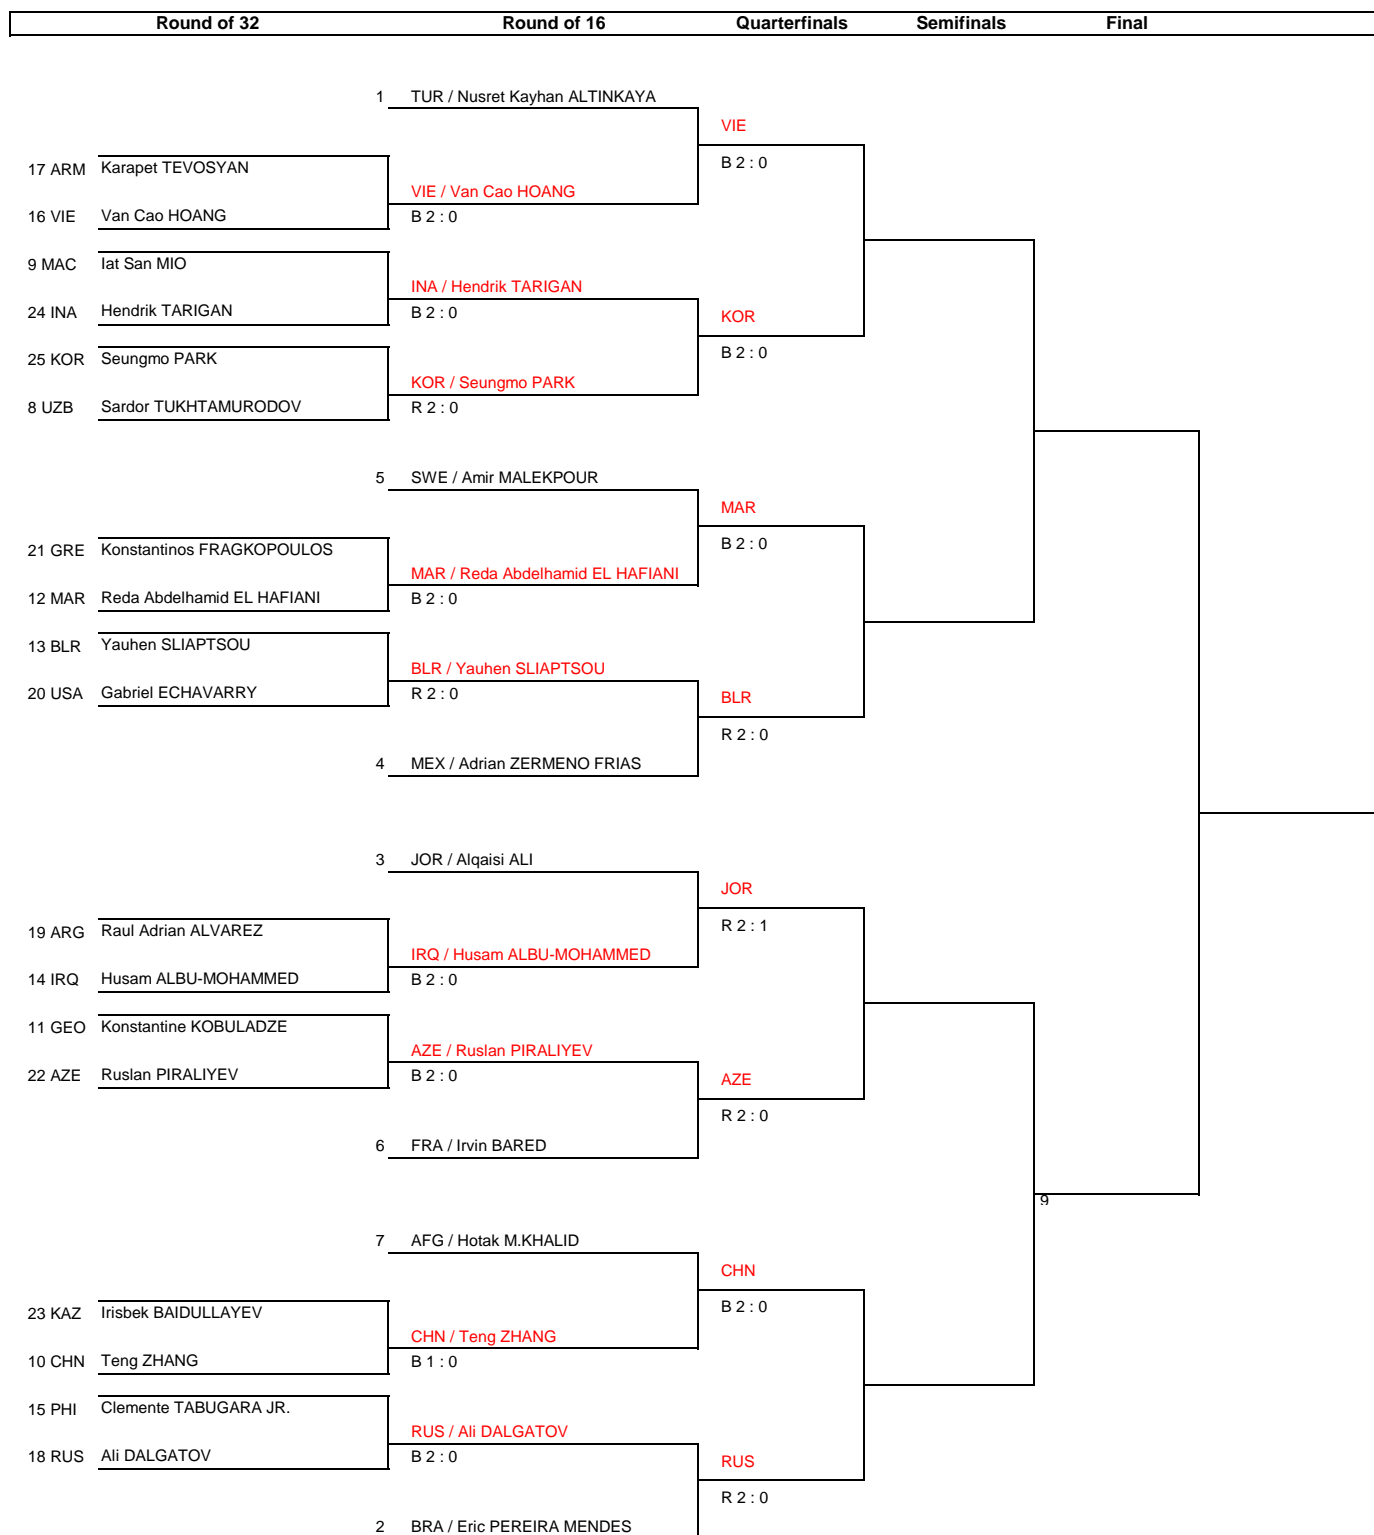

The 14th World Wushu Championships

Men's 65KG

Draw Sheet AT of 30 SEP 2017

Legend

WPD : Win by gap Point TV : Technical Victory DOW : Default by Overweight DF : Default on the Field DI : Default by Injure
DWJ : Default Without Justification FC : Forcible Counting 3 times WN : Warning 3 times