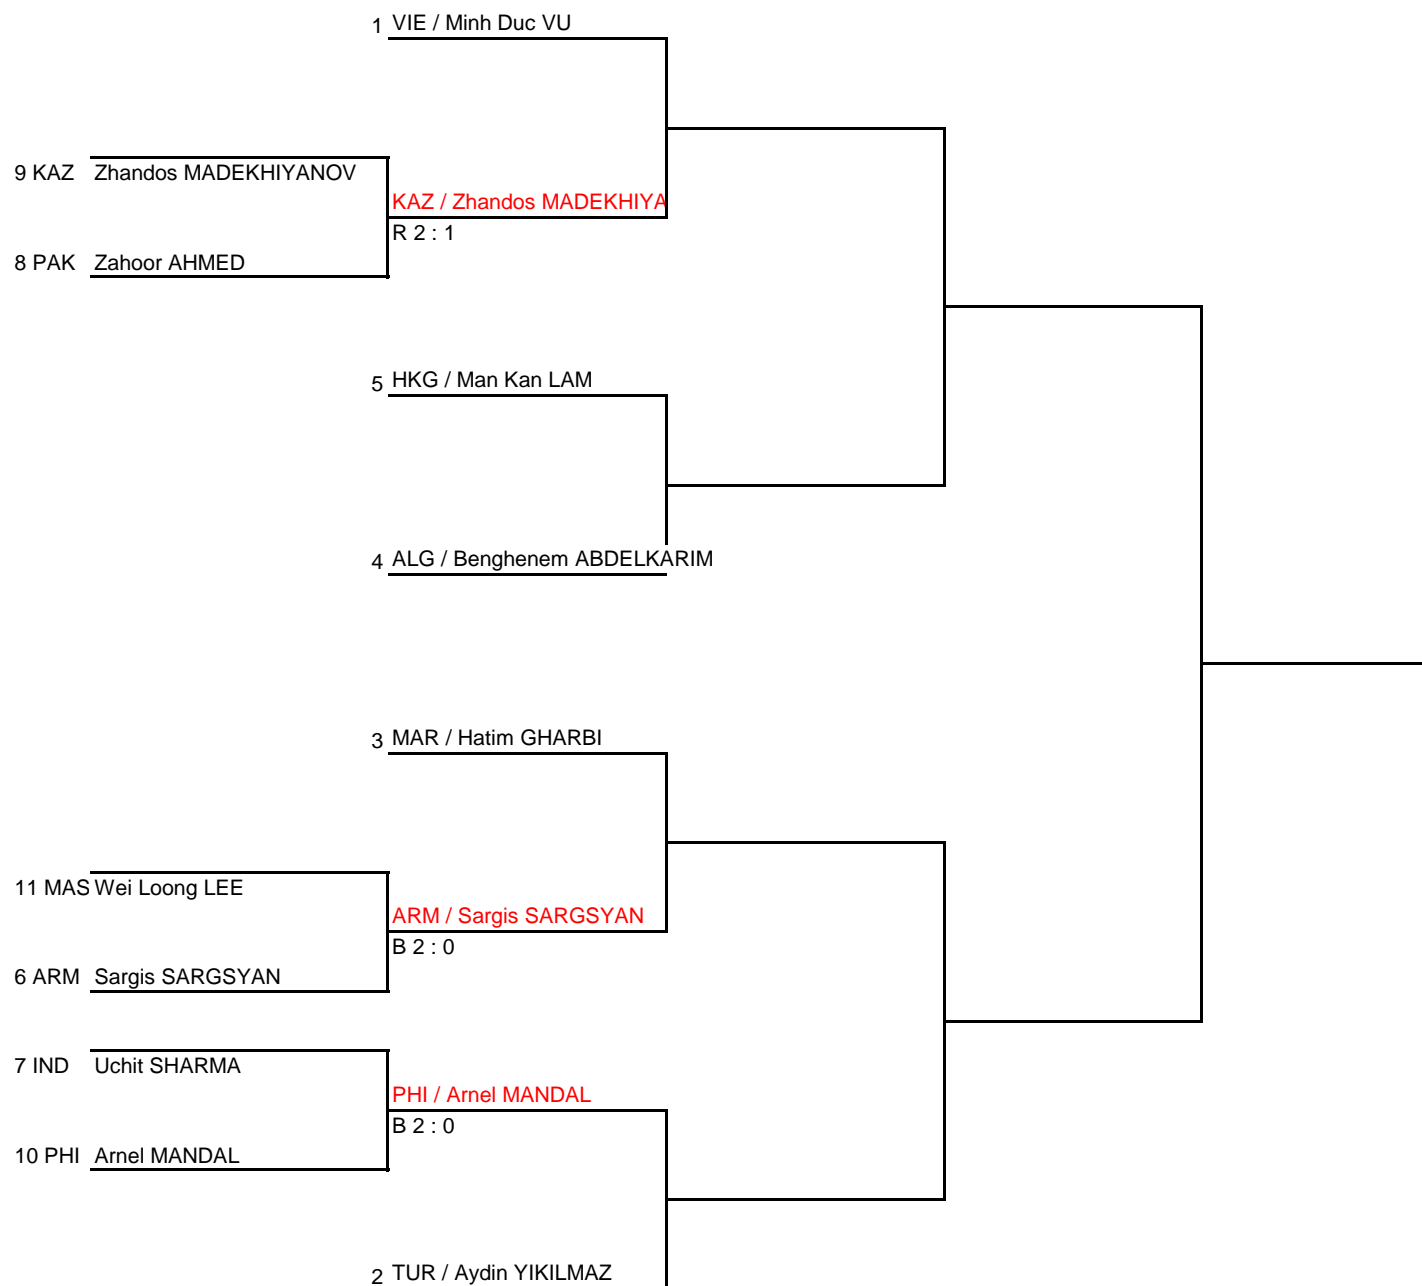

The 14th World Wushu Championships

Men's 52KG

Sanda

Draw Sheet

As of 29 SEP 2017

| Round of 16 | Quarterfinals | Semifinals | Final |
|-------------|---------------|------------|-------|
|-------------|---------------|------------|-------|