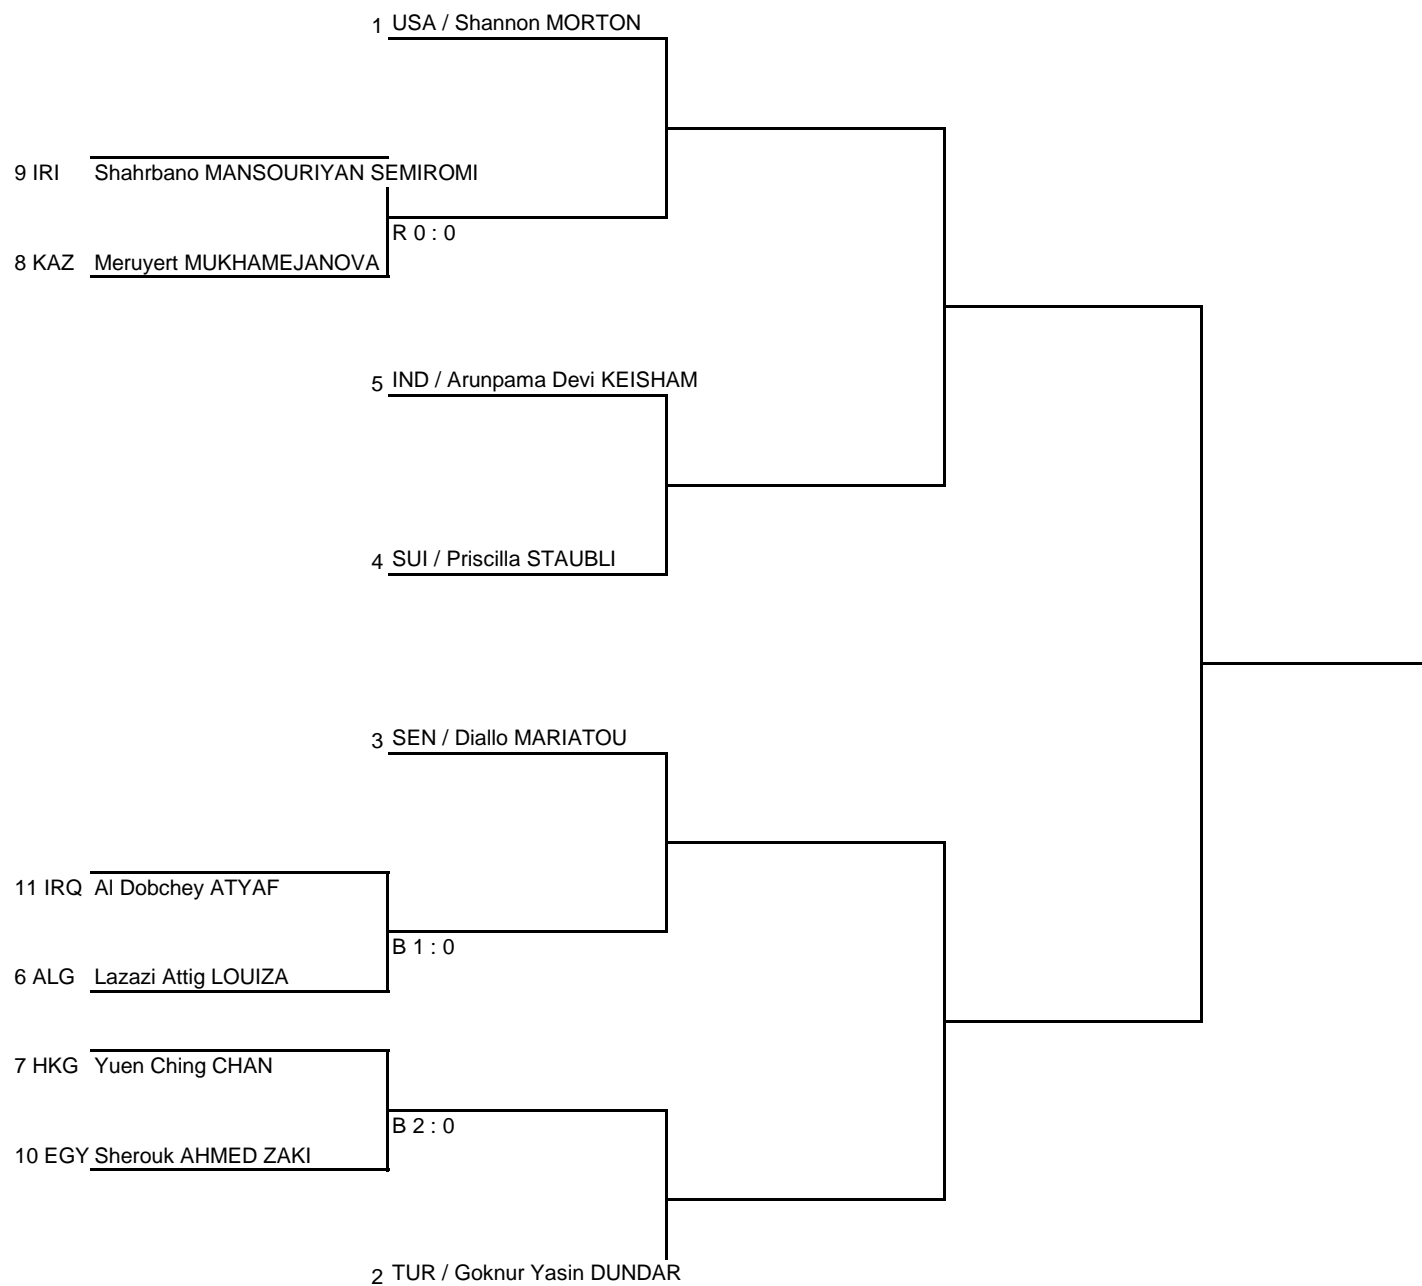

The 14th World Wushu Championships

Women's 65KG

Sanda

Draw Sheet

As of 29 SEP 2017

| Round of 16 | Quarterfinals | Semifinals | Final |
|-------------|---------------|------------|-------|
|-------------|---------------|------------|-------|