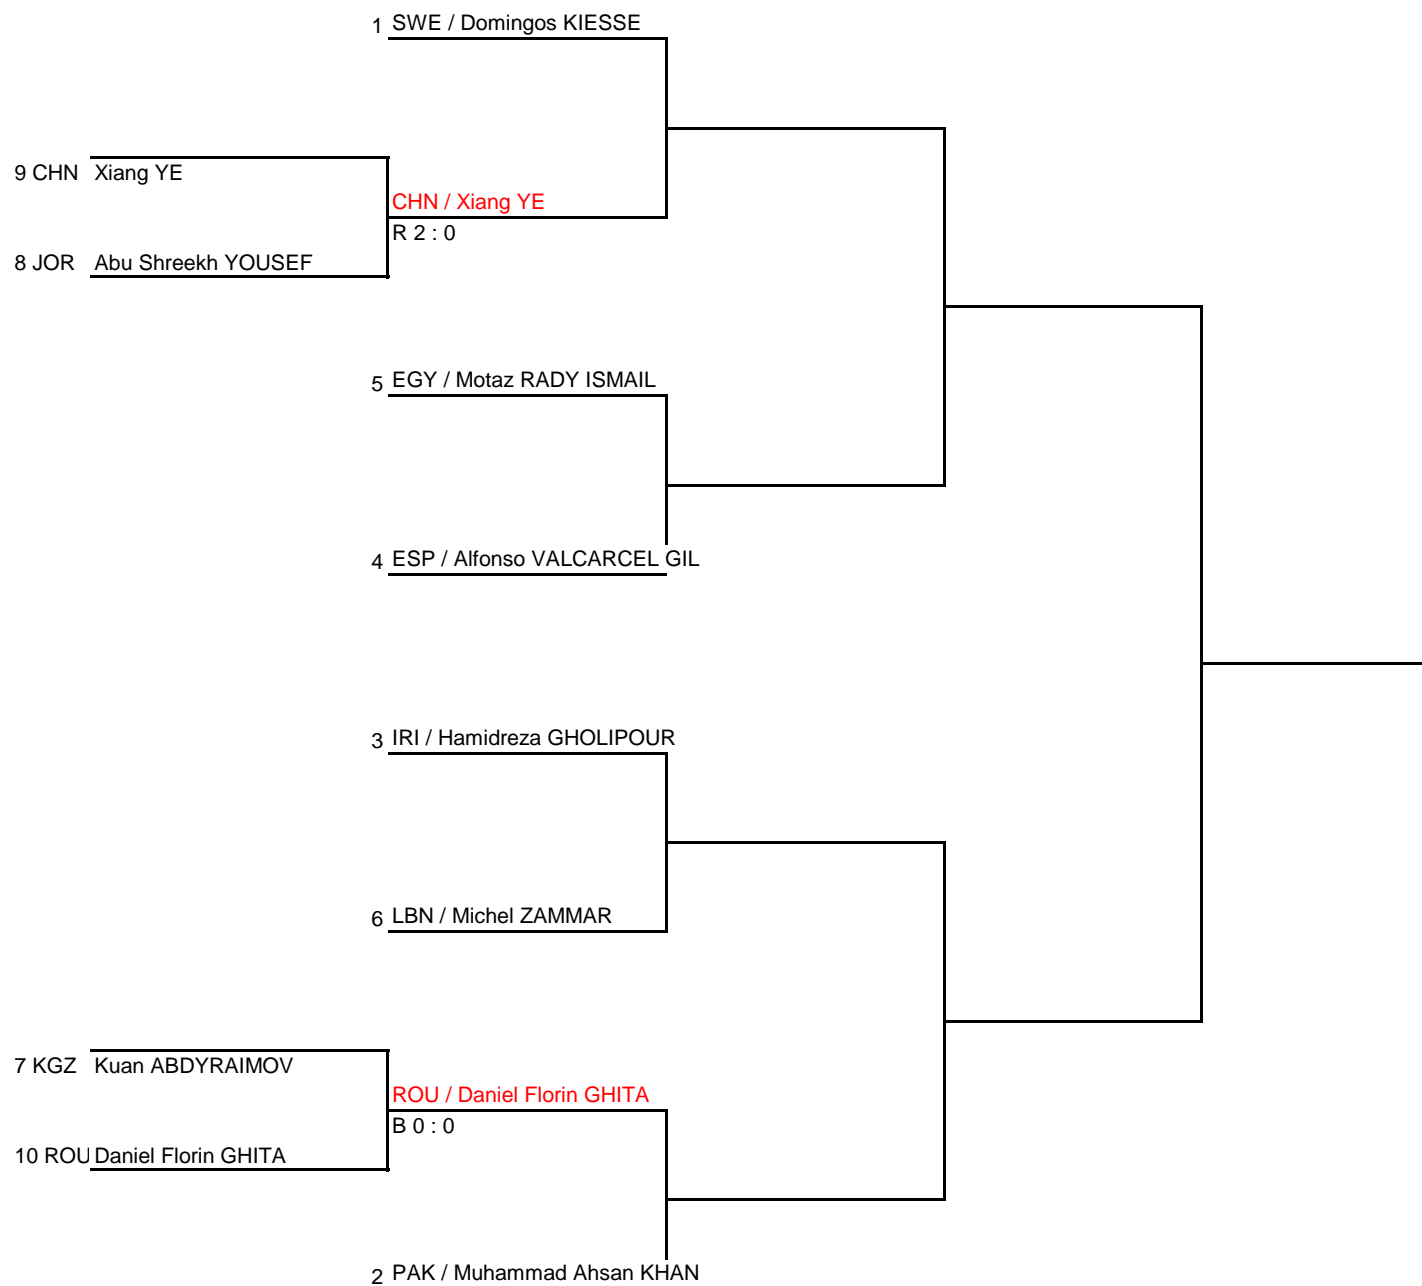

The 14th World Wushu Championships

Men's 90KG+

Sanda

Draw Sheet

As of 30 SEP 2017

| Round of 16 | Quarterfinals | Semifinals | Final |
|-------------|---------------|------------|-------|
|-------------|---------------|------------|-------|