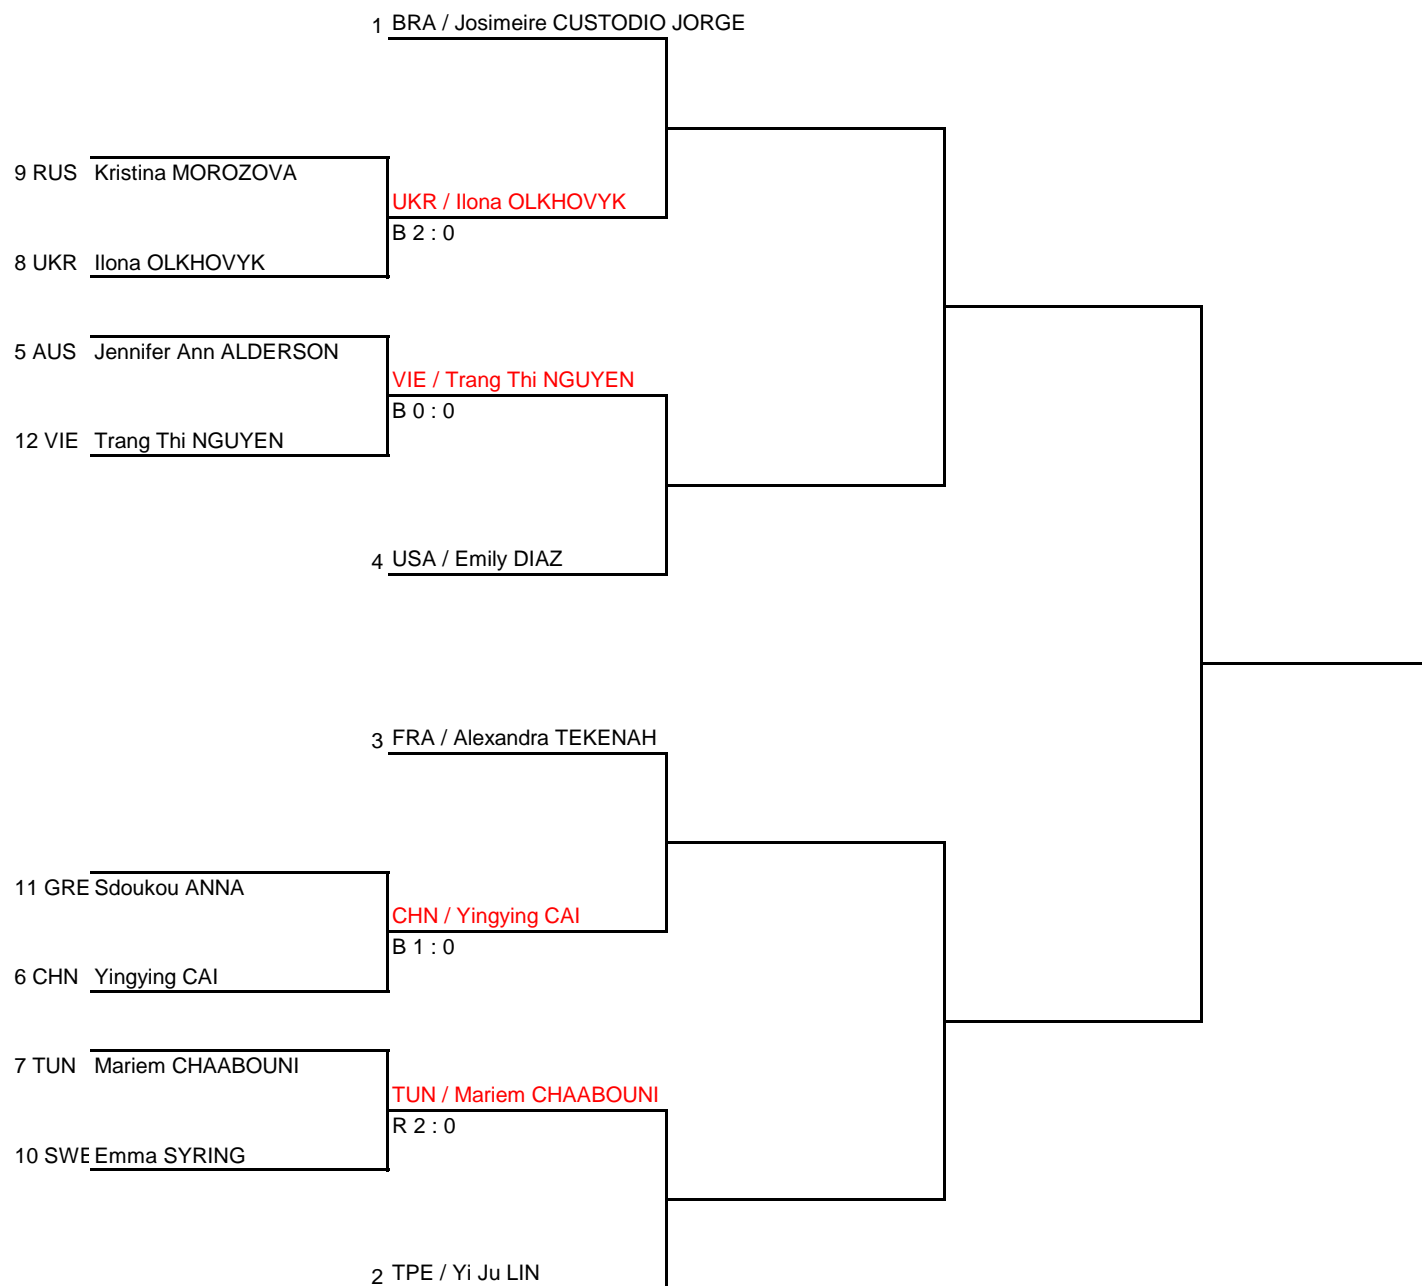

The 14th World Wushu Championships

Women's 60KG

Sanda

Draw Sheet

As of 30 SEP 2017

| Round of 16 | Quarterfinals | Semifinals | Final |
|-------------|---------------|------------|-------|
|-------------|---------------|------------|-------|