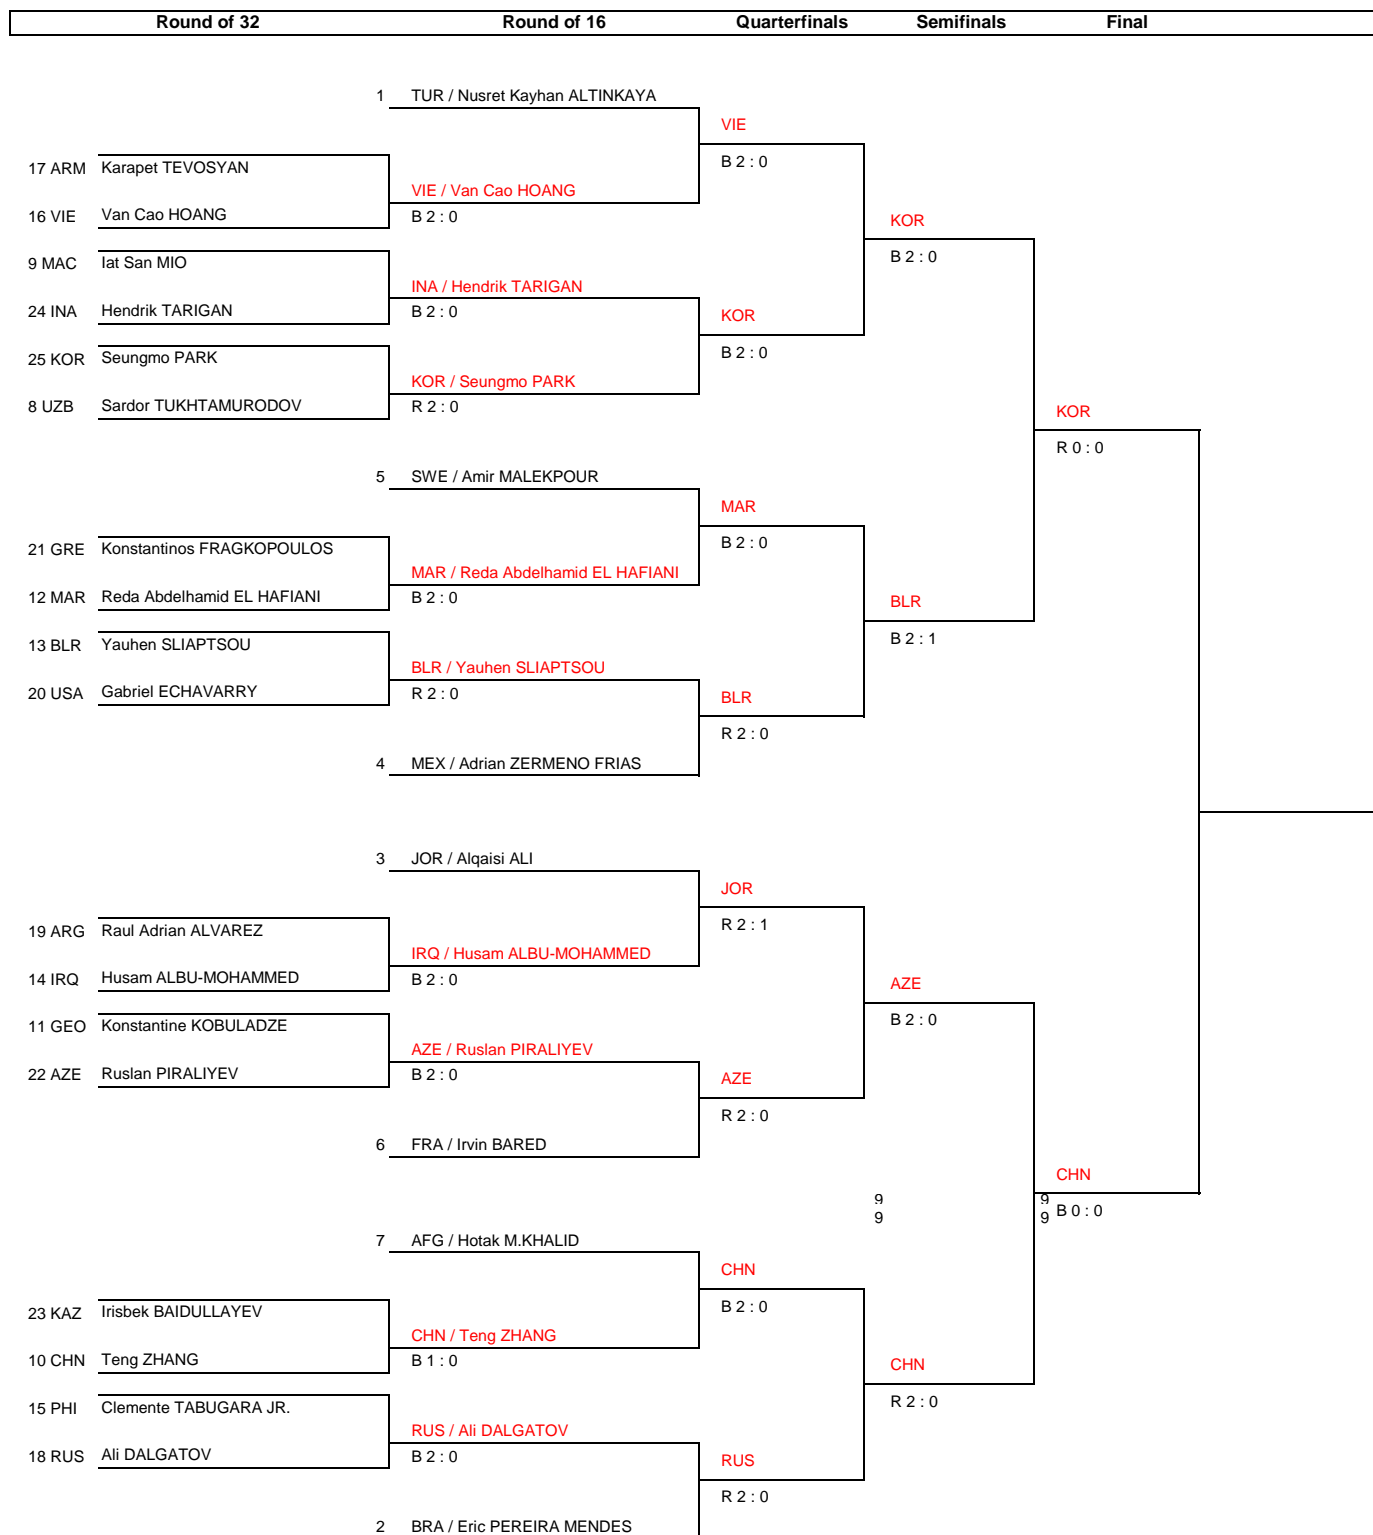

The 14th World Wushu Championships

Men's 65KG

Draw Sheet AS of 2 OCT 2017

Legend

WPD : Win by gap Point TV : Technical Victory DOW : Default by Overweight DF : Default on the Field DI : Default by Injure
DWJ : Default Without Justification FC : Forcible Counting 3 times WN : Warning 3 times