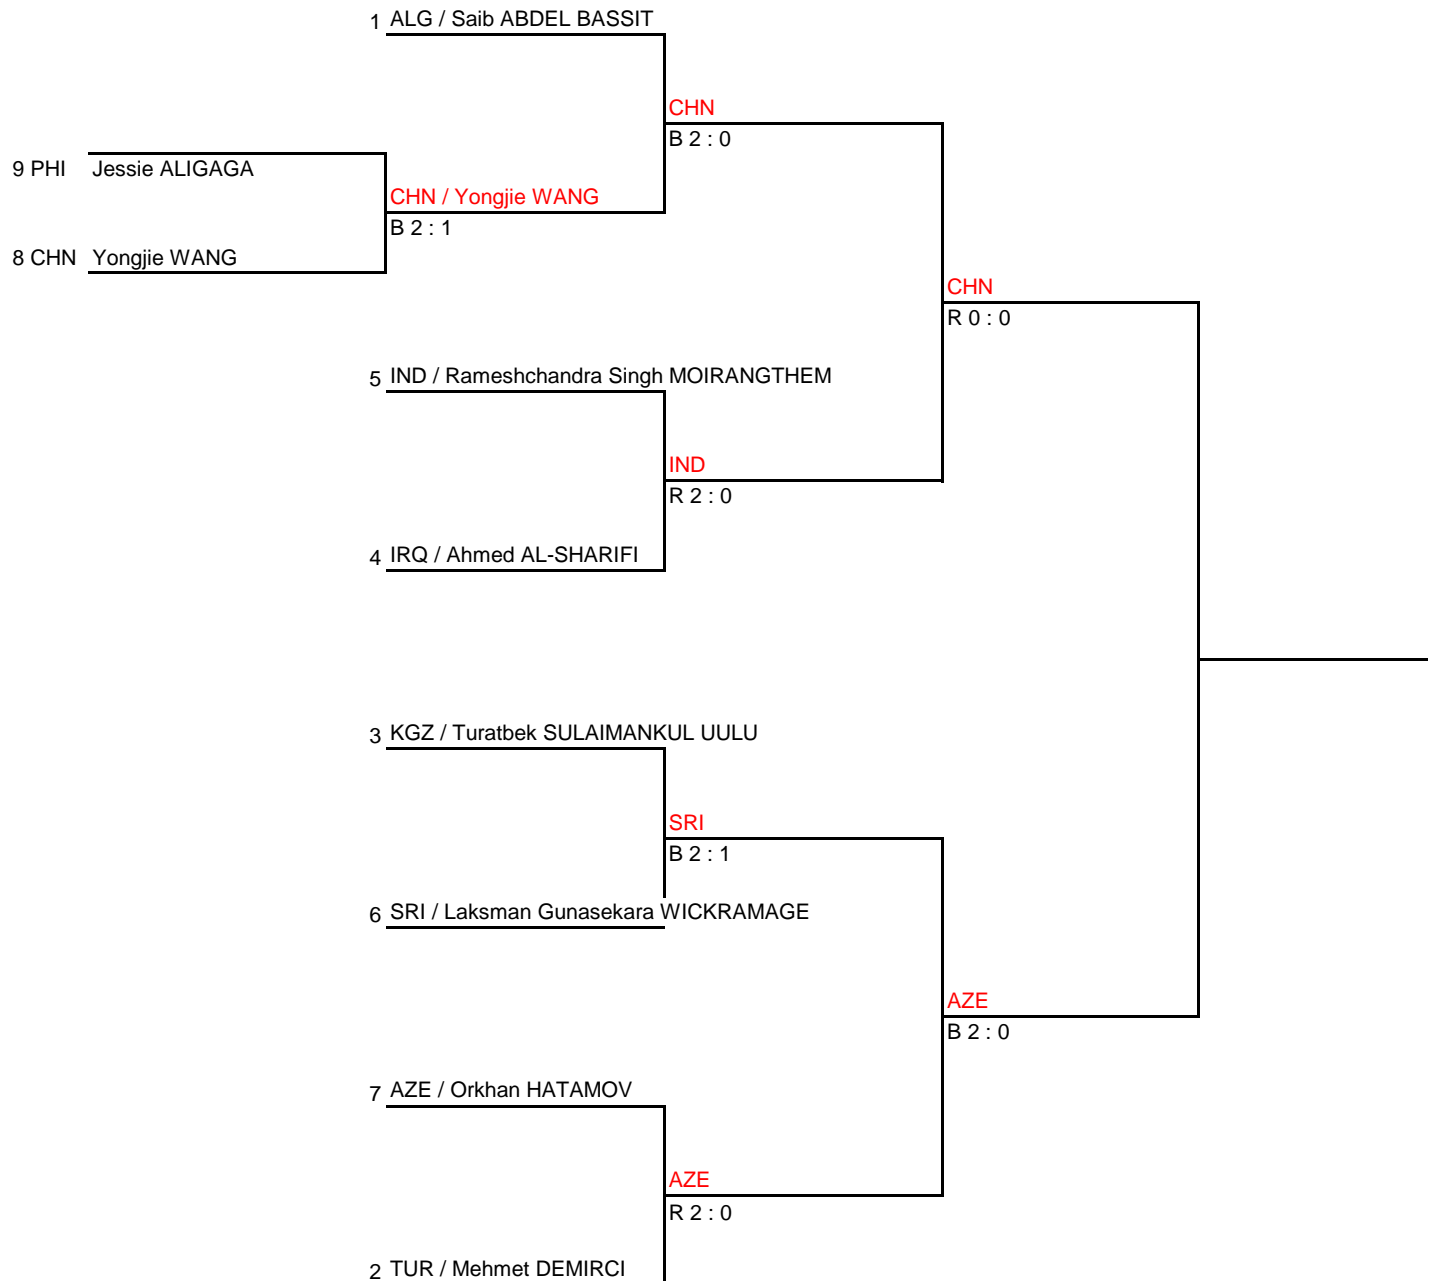

The 14th World Wushu Championships

Men's 48KG

Sanda

Draw Sheet

As of 2 OCT 2017

Round of 16	Quarterfinals	Semifinals	Final

Legend

WPD : Win by gap Point TV : Technical Victory DOW : Default by Overweight DF : Default on the Field DI : Default by Injure
DWJ : Default Without Justification FC : Forcible Counting 3 times WN : Warning 3 times