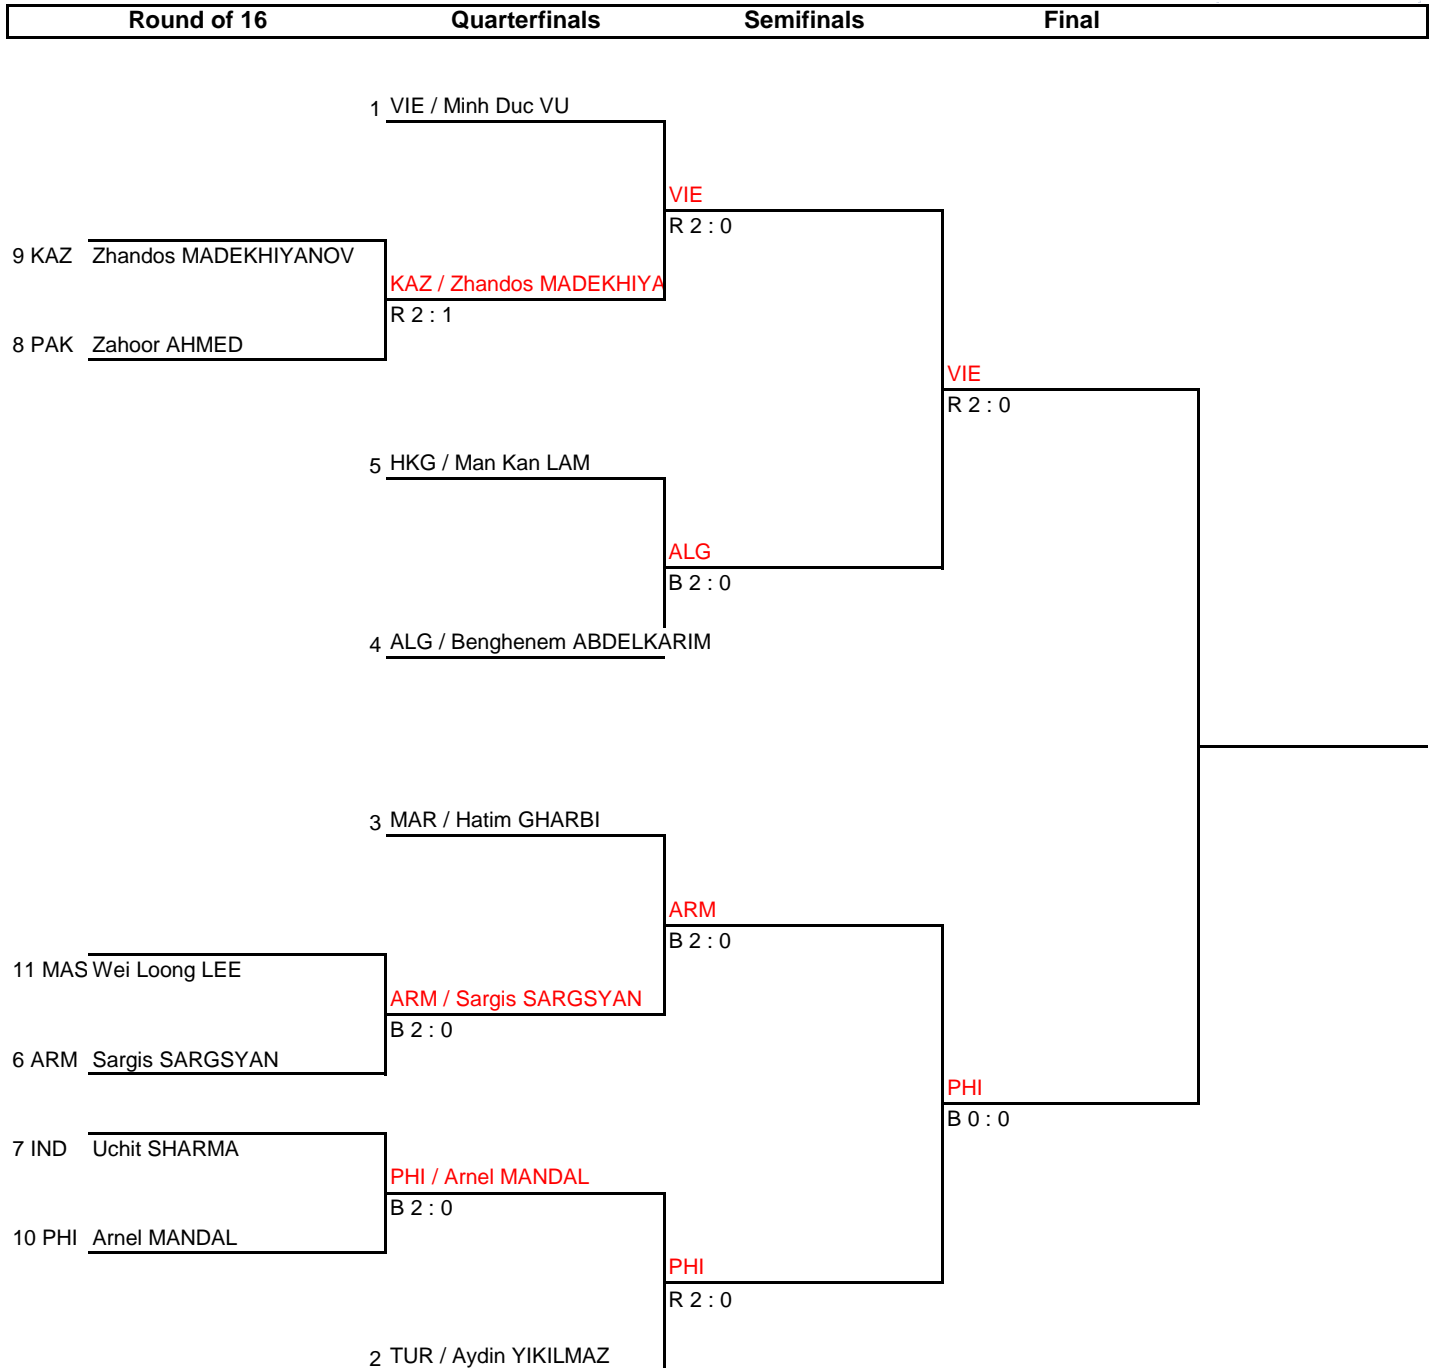

The 14th World Wushu Championships

Men's 52KG

Sanda

Draw Sheet

As of 2 OCT 2017

Legend

WPD : Win by gap Point TV : Technical Victory DOW : Default by Overweight DF : Default on the Field DI : Default by Injure
DWJ : Default Without Justification FC : Forcible Counting 3 times WN : Warning 3 times