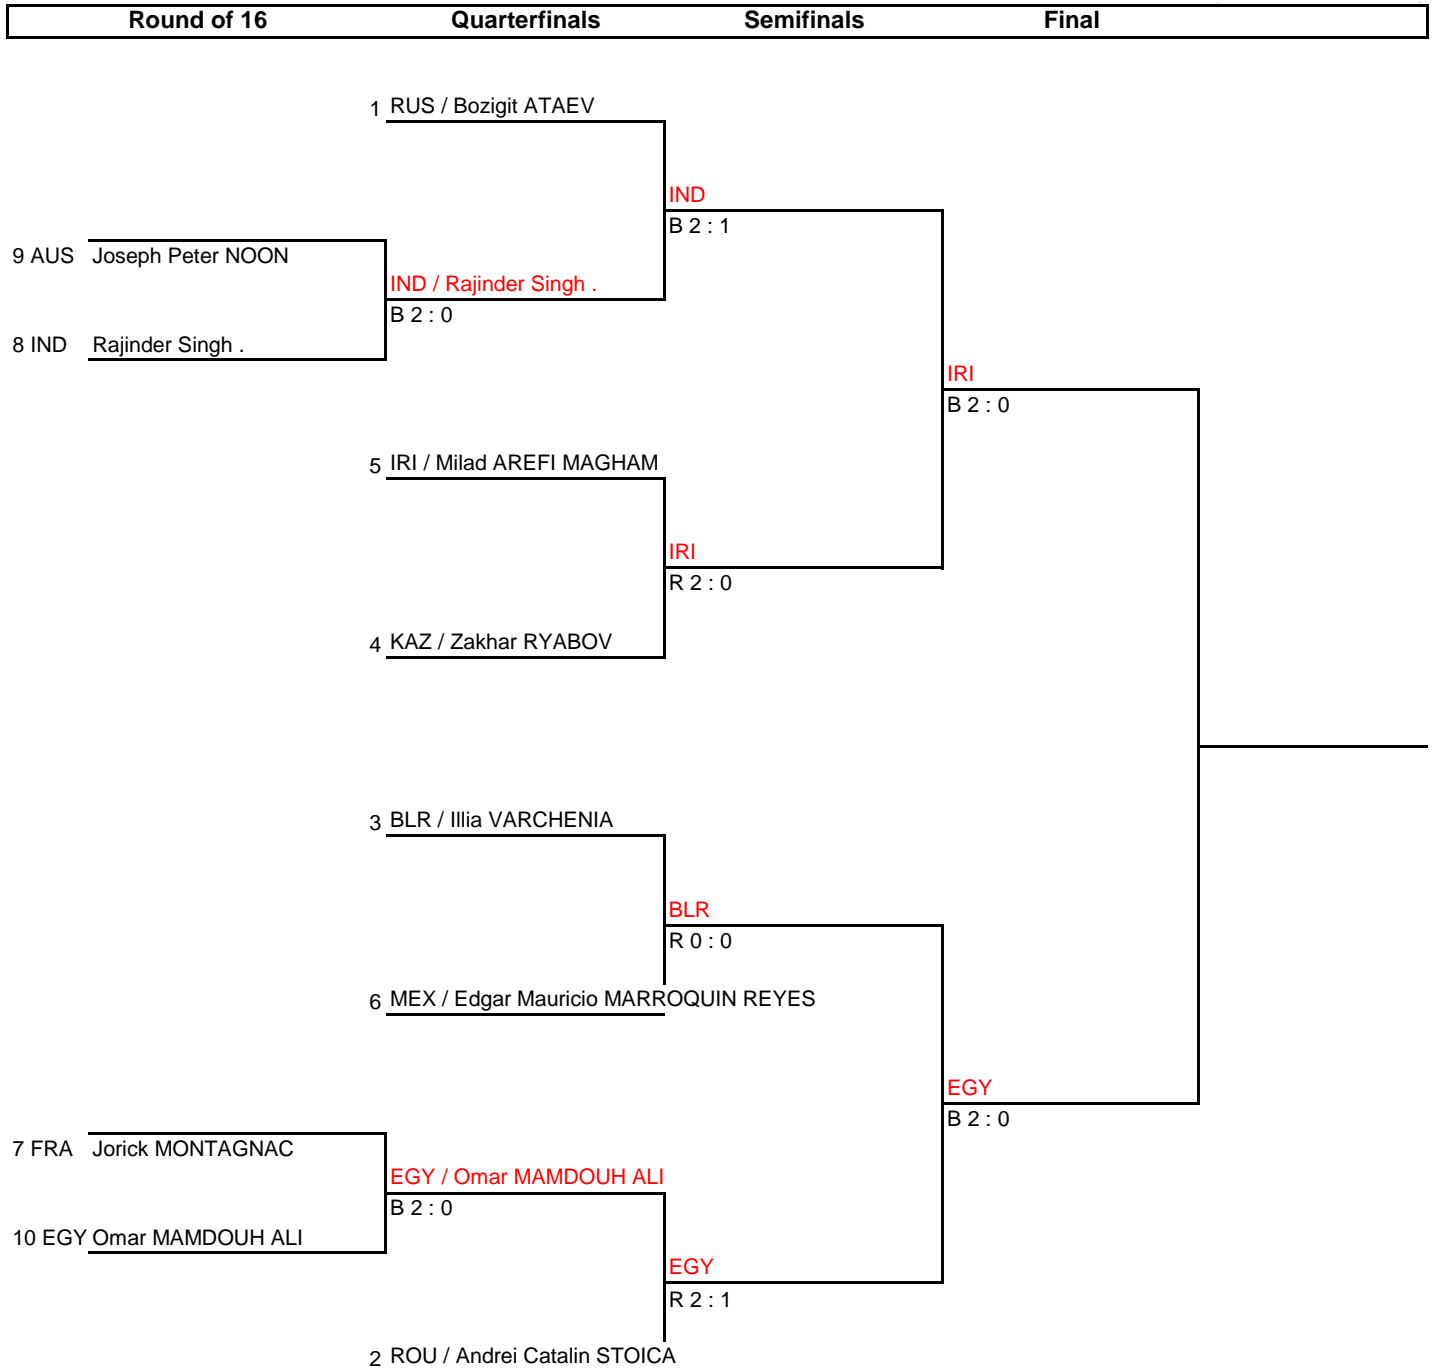

The 14th World Wushu Championships

Men's 90KG

Sanda

Draw Sheet

As of 2 OCT 2017

Legend

WPD : Win by gap Point TV : Technical Victory DOW : Default by Overweight DF : Default on the Field DI : Default by Injure
DWJ : Default Without Justification FC : Forcible Counting 3 times WN : Warning 3 times