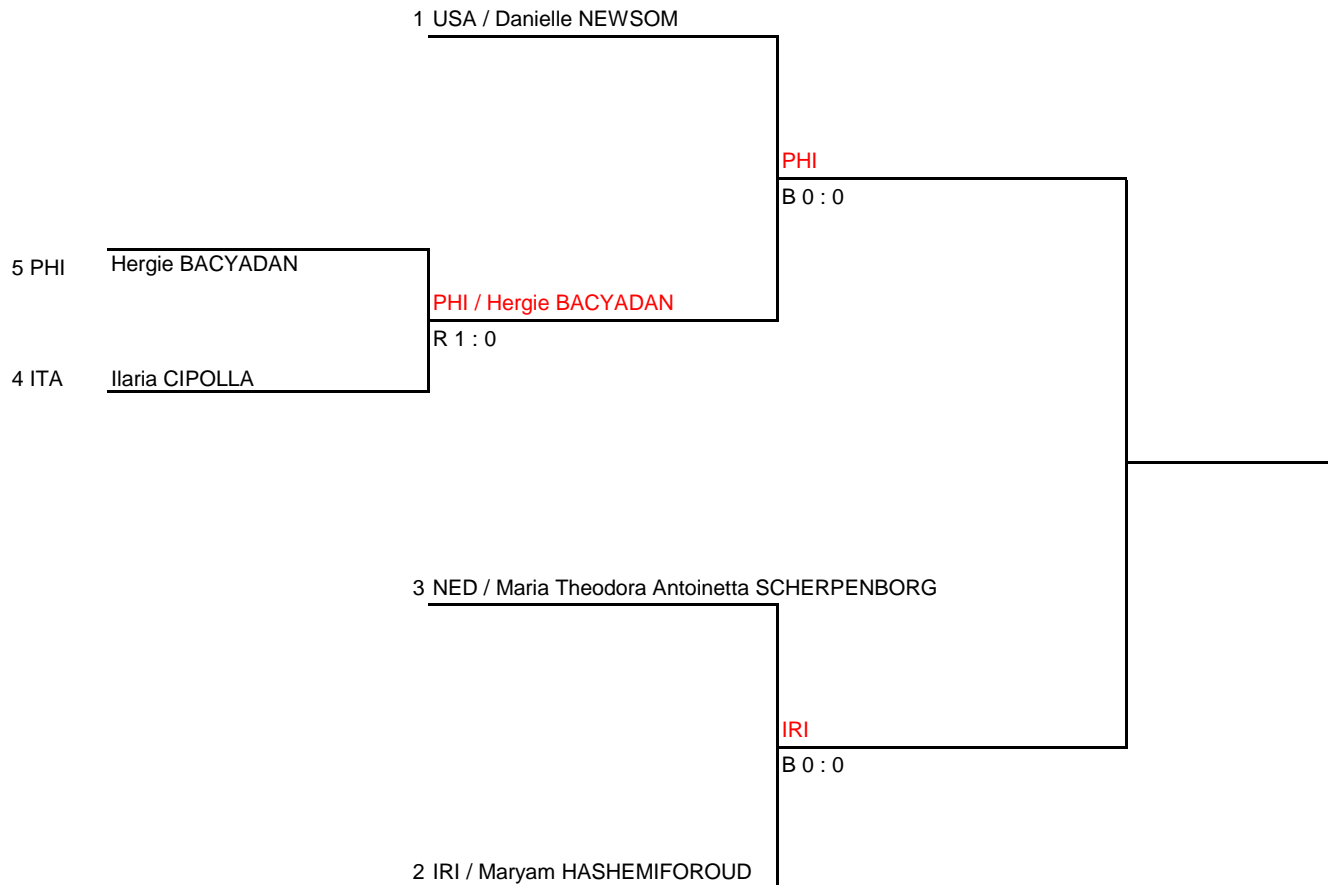

## Women's 70KG

Sanda

Draw Sheet As of 2 OCT 2017

Quarterfinals	Semifinals	Final
---------------	------------	-------

**Legend**

WPD : Win by gap Point TV : Technical Victory DOW : Default by Overweight DF : Default on the Field DI : Default by Injure  
 DWJ : Default Without Justification FC : Forcible Counting 3 times WN : Warning 3 times