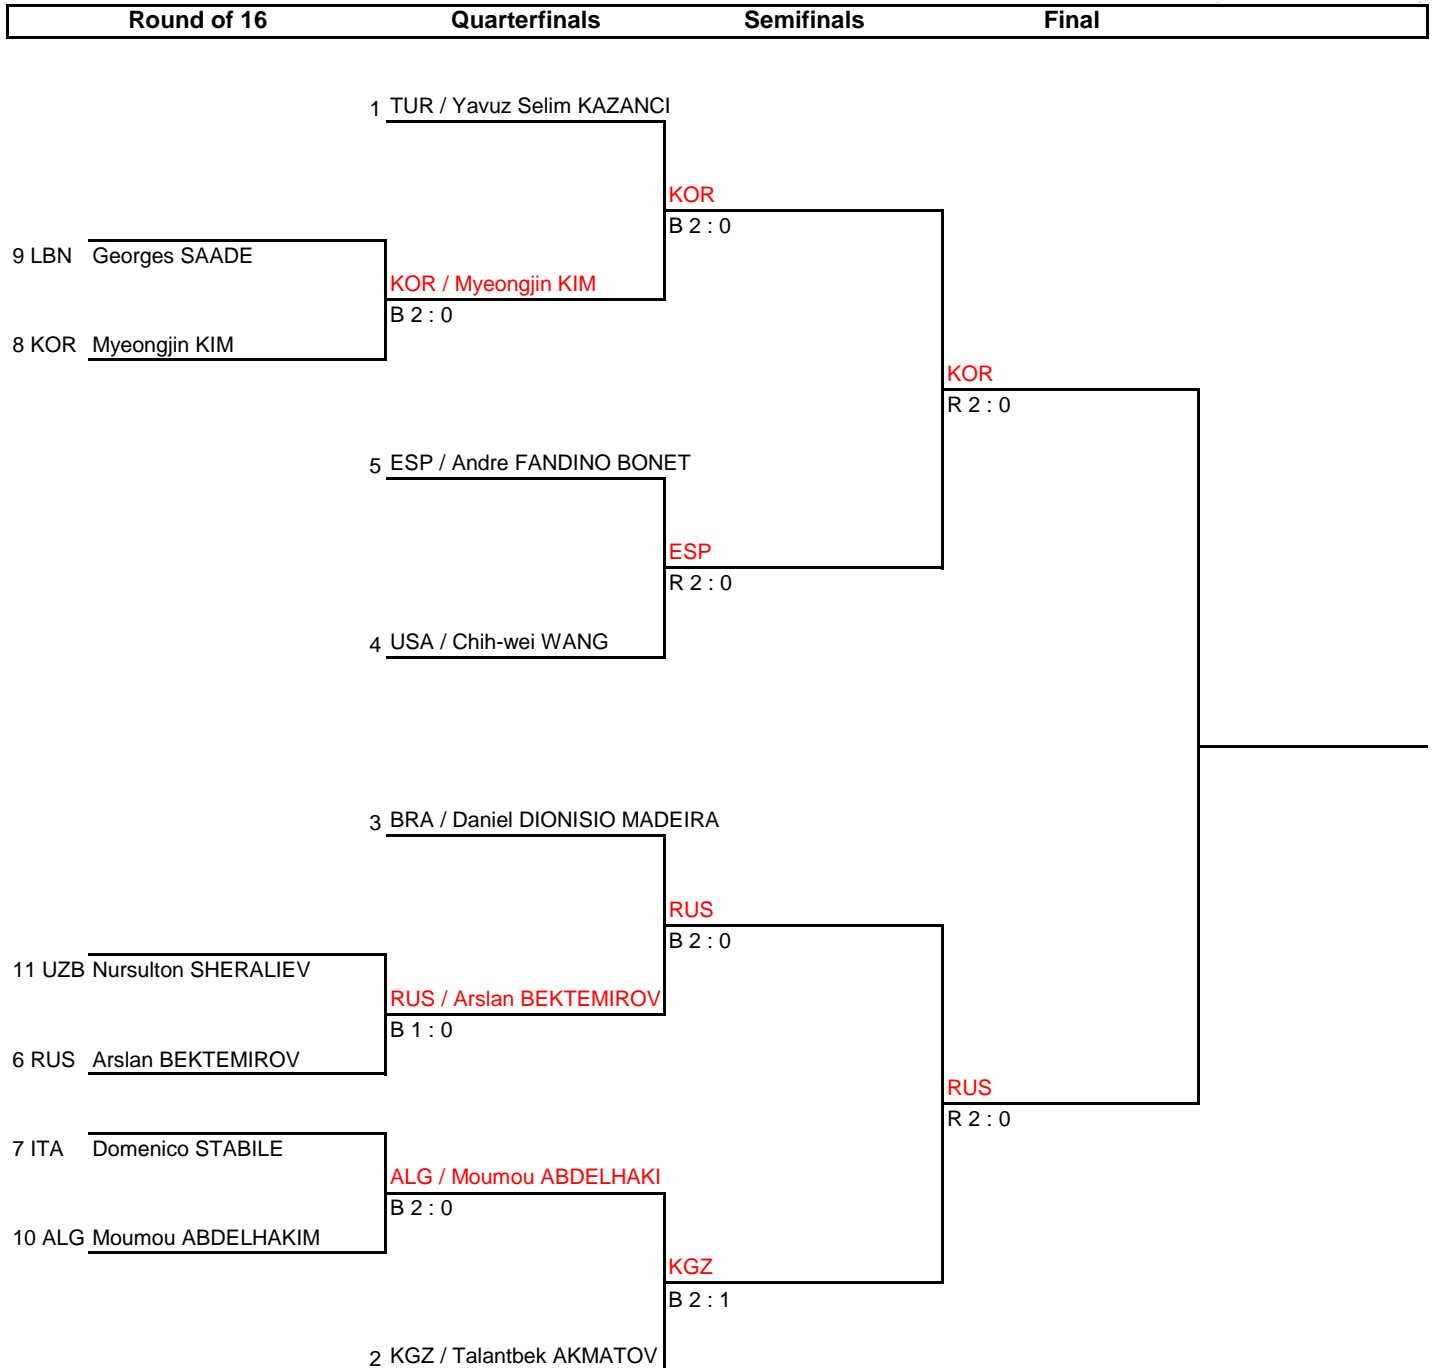

The 14th World Wushu Championships

Men's 80KG

Sanda

Draw Sheet

As of 2 OCT 2017

Legend

WPD : Win by gap Point TV : Technical Victory DOW : Default by Overweight DF : Default on the Field DI : Default by Injure
DWJ : Default Without Justification FC : Forcible Counting 3 times WN : Warning 3 times