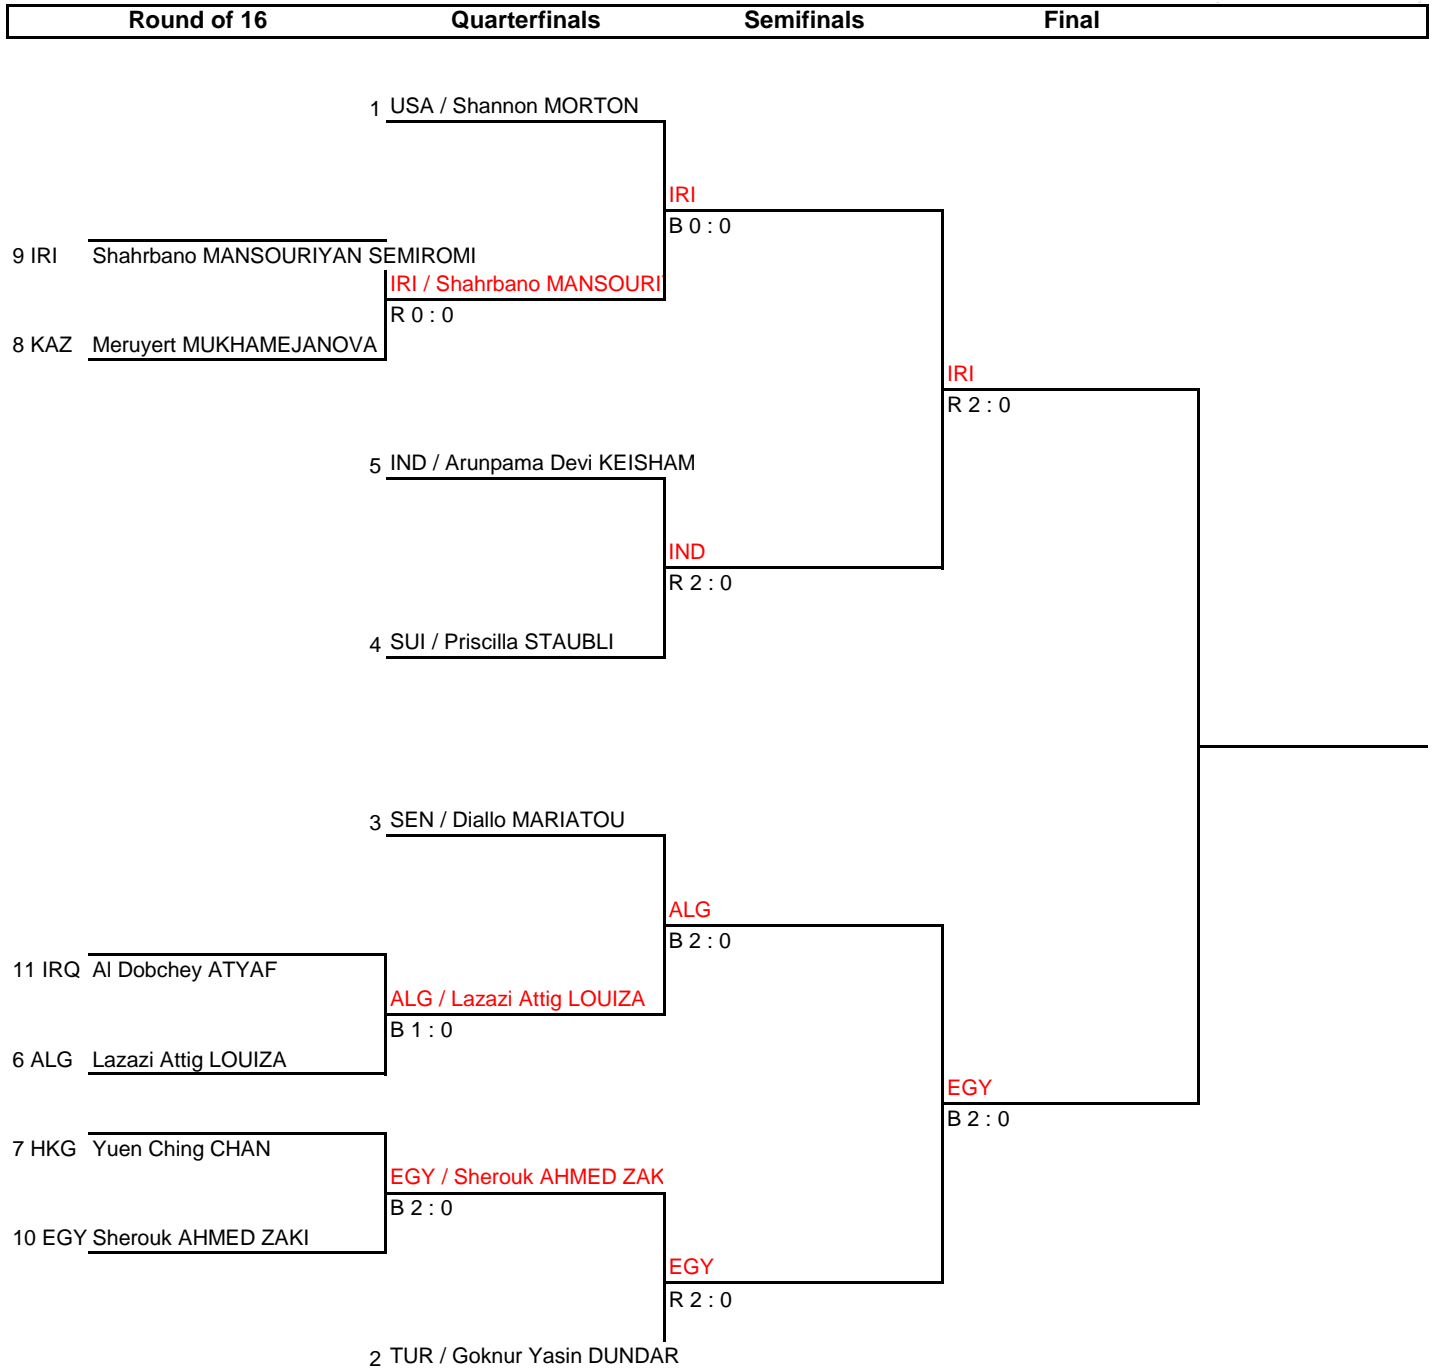

The 14th World Wushu Championships

Women's 65KG

Sanda

Draw Sheet

As of 2 OCT 2017

Legend

WPD : Win by gap Point TV : Technical Victory DOW : Default by Overweight DF : Default on the Field DI : Default by Injure
DWJ : Default Without Justification FC : Forcible Counting 3 times WN : Warning 3 times