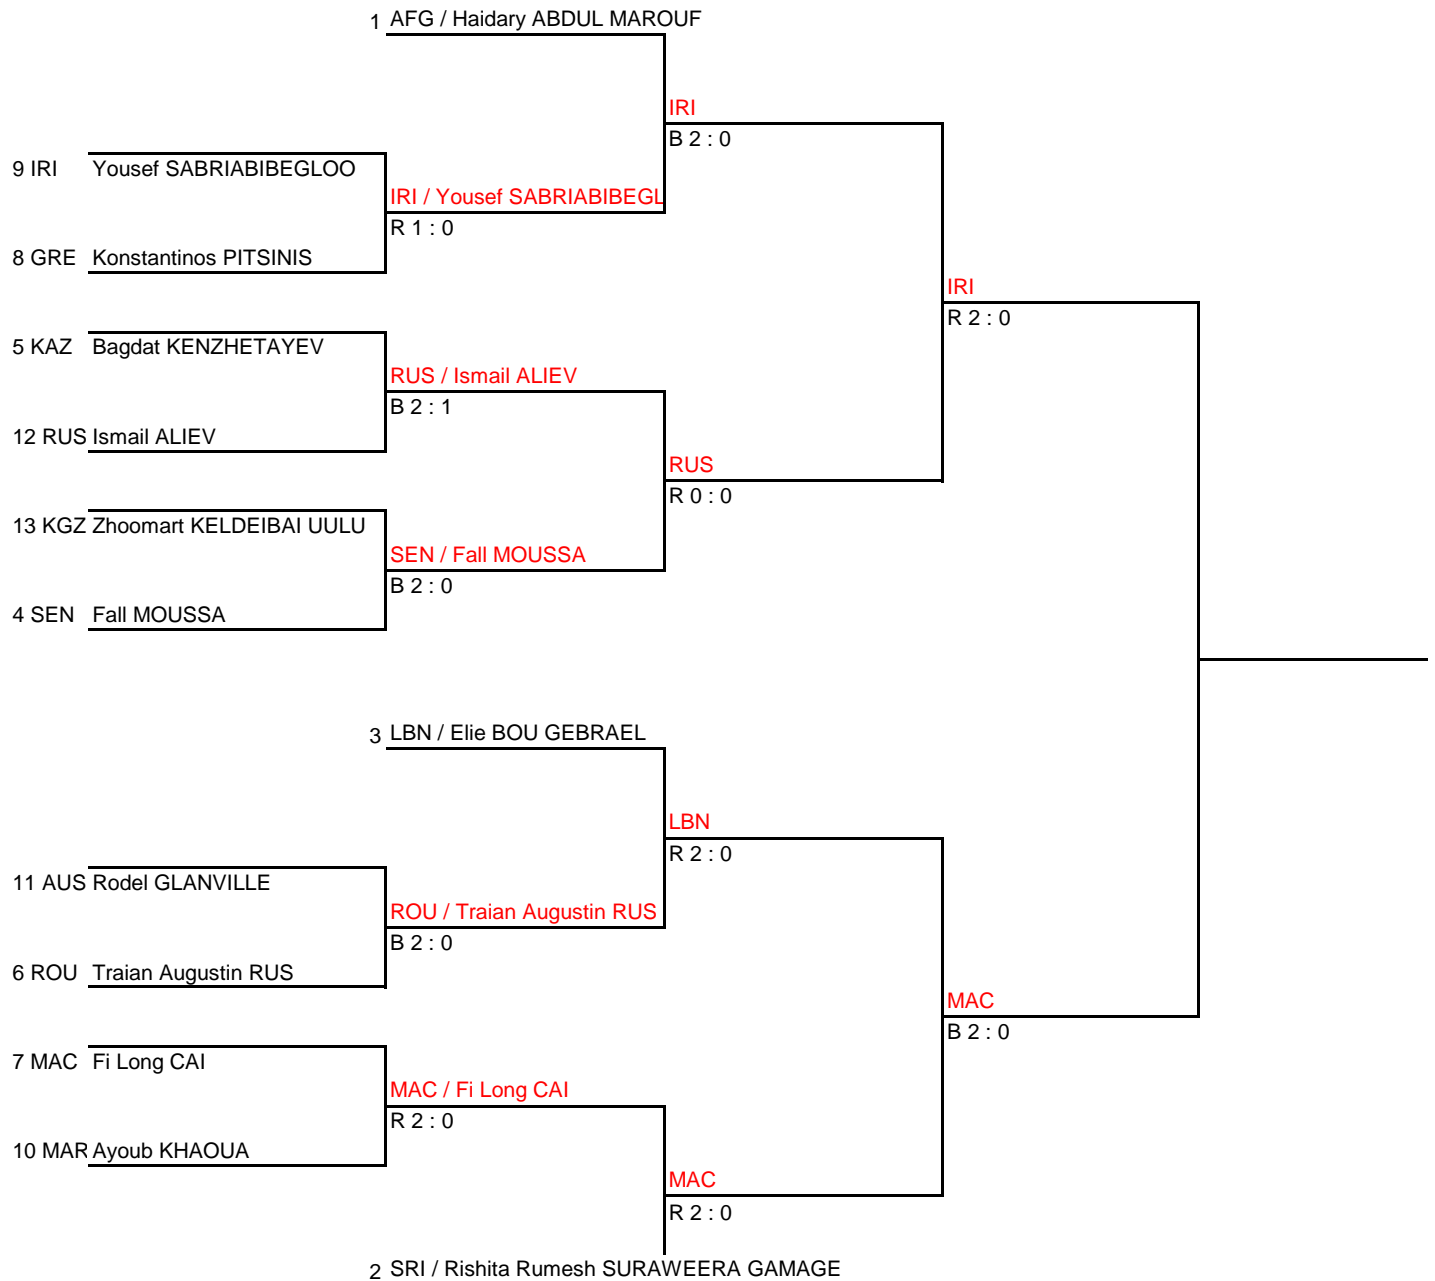

The 14th World Wushu Championships

Men's 75KG

Sanda

Draw Sheet

As of 2 OCT 2017

Round of 16	Quarterfinals	Semifinals	Final

Legend

WPD : Win by gap Point TV : Technical Victory DOW : Default by Overweight DF : Default on the Field DI : Default by Injure
DWJ : Default Without Justification FC : Forcible Counting 3 times WN : Warning 3 times