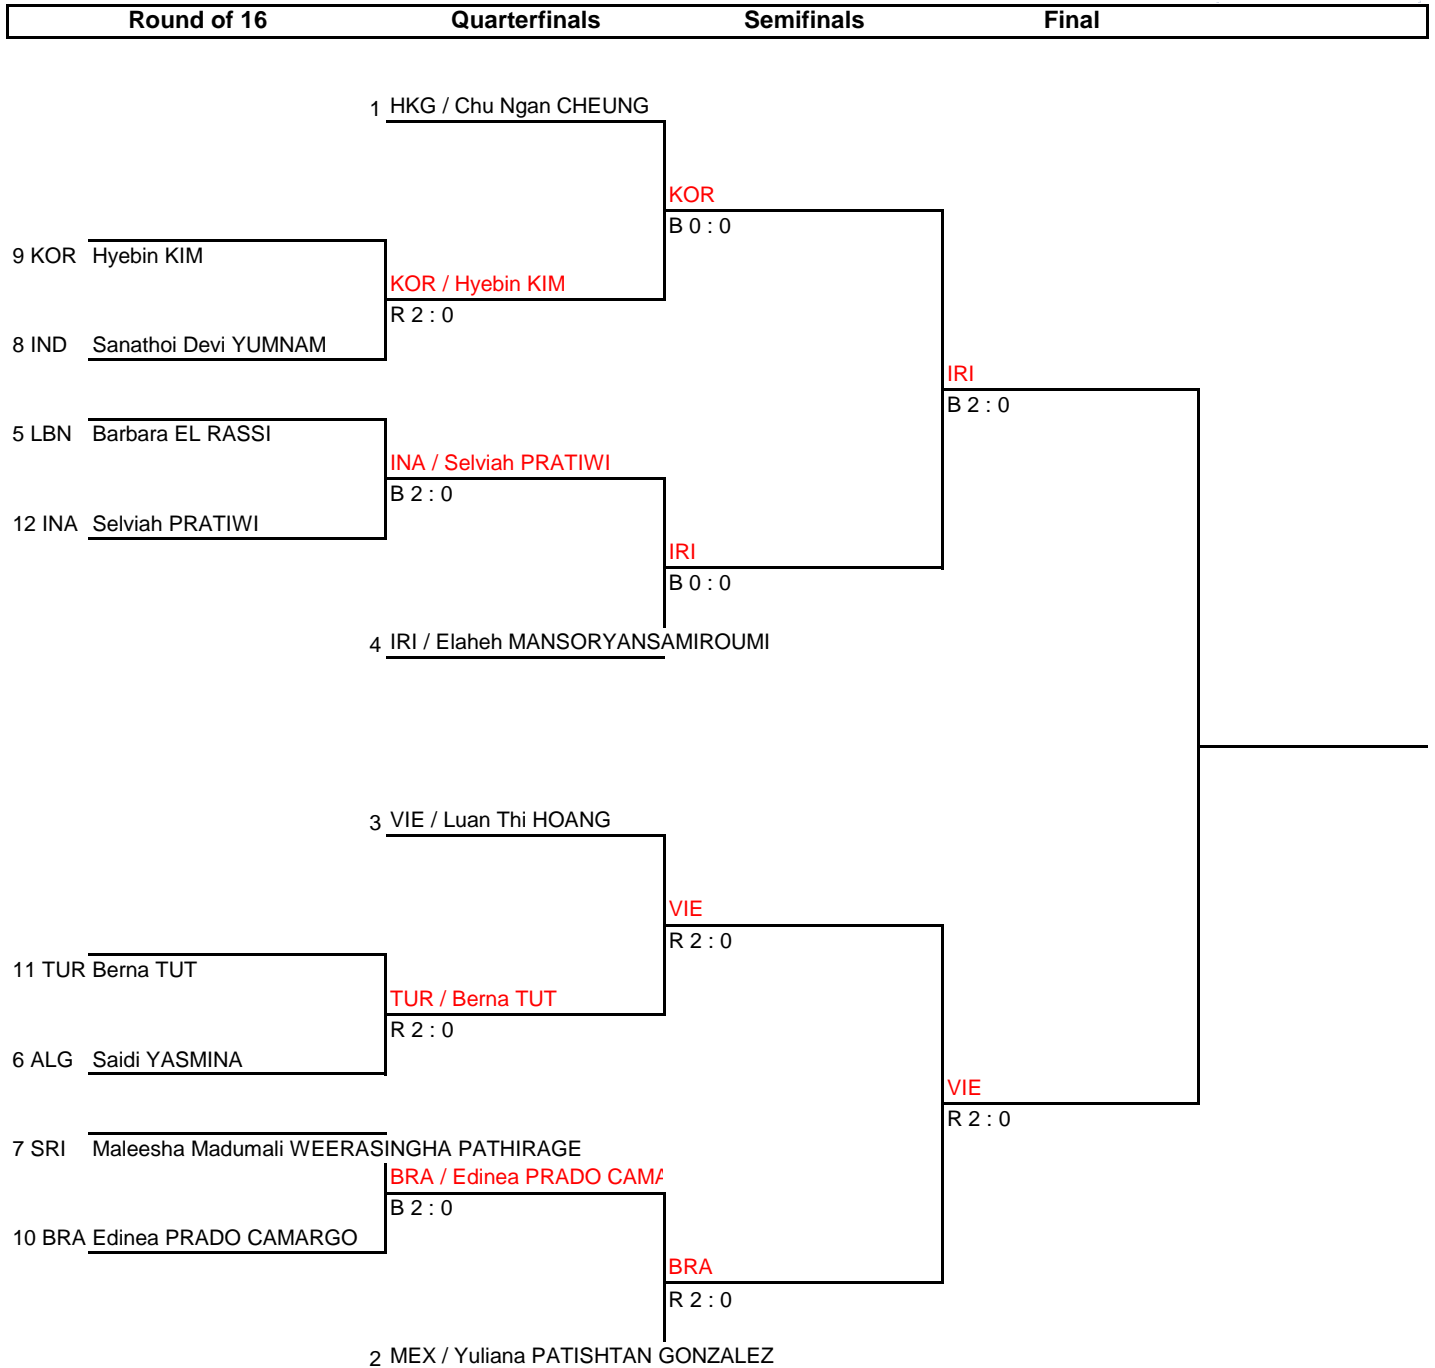

The 14th World Wushu Championships

Women's 52KG

Sanda

Draw Sheet

As of 2 OCT 2017

Legend

WPD : Win by gap Point TV : Technical Victory DOW : Default by Overweight DF : Default on the Field DI : Default by Injure
DWJ : Default Without Justification FC : Forcible Counting 3 times WN : Warning 3 times