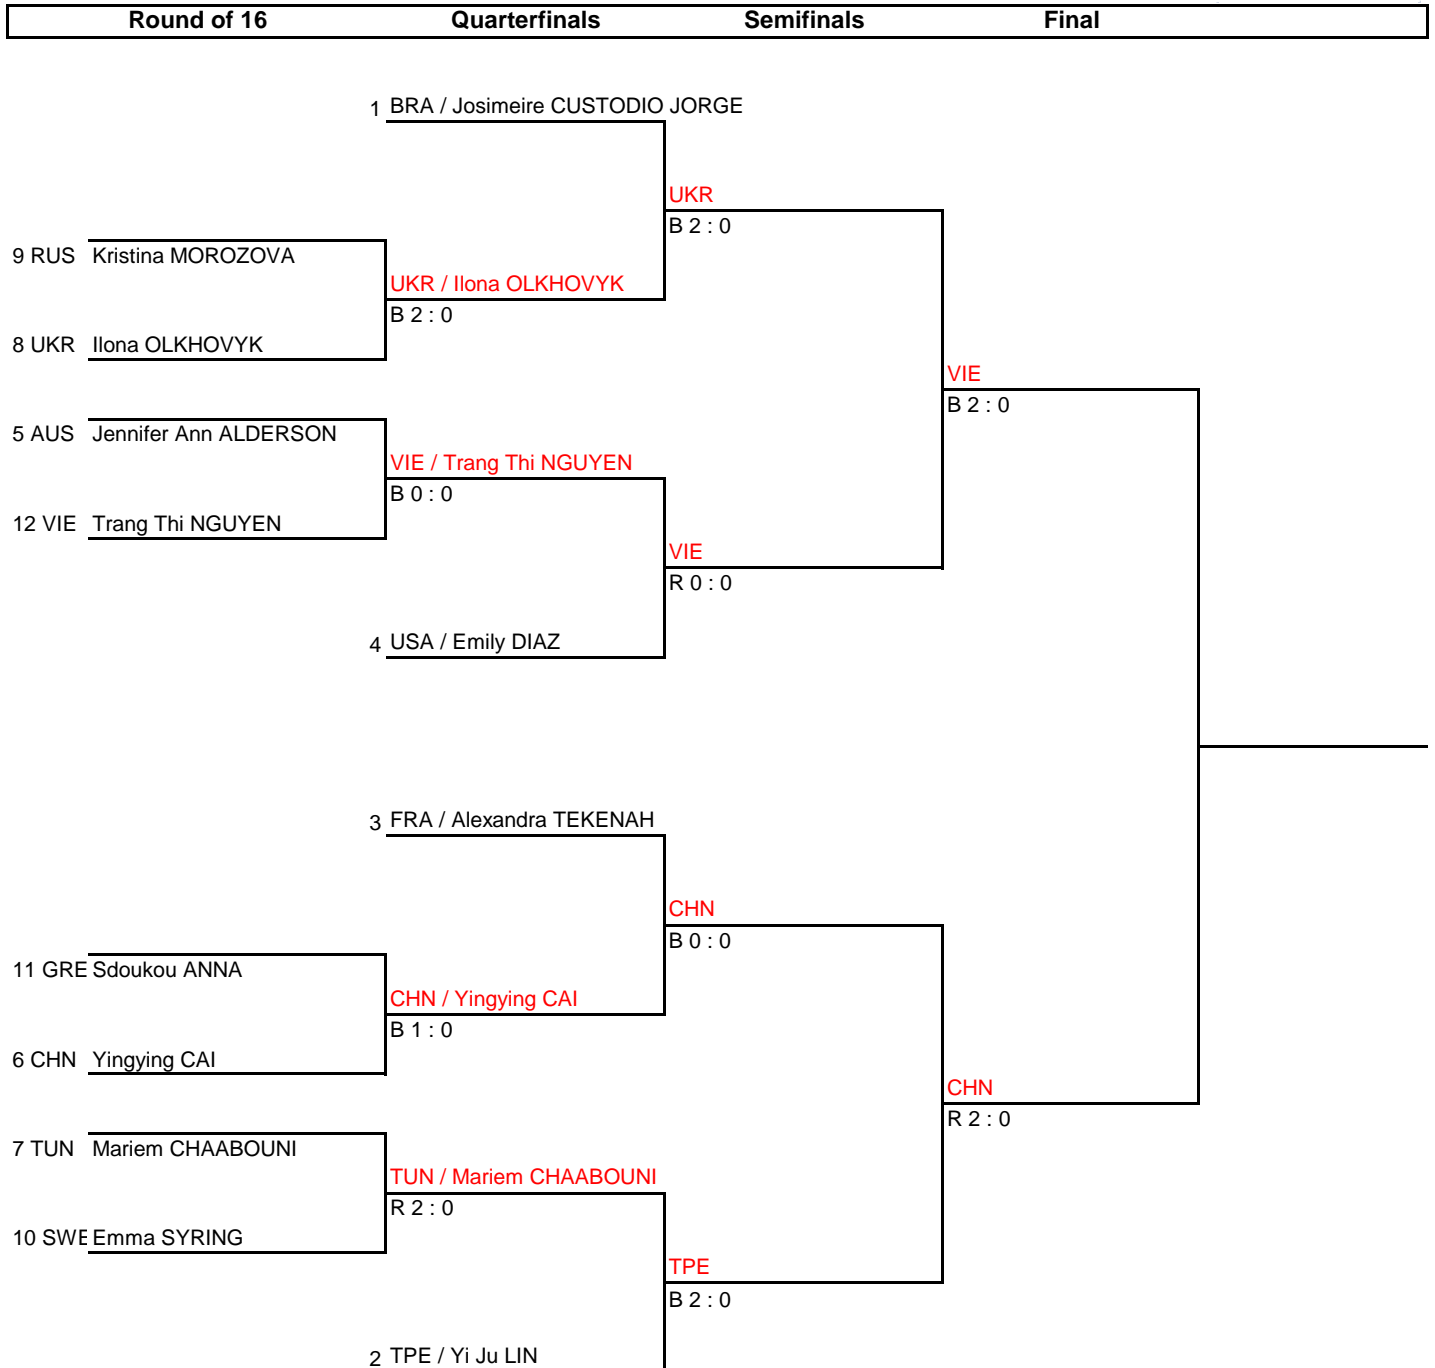

The 14th World Wushu Championships

Women's 60KG

Sanda

Draw Sheet

As of 2 OCT 2017

Legend

WPD : Win by gap Point TV : Technical Victory DOW : Default by Overweight DF : Default on the Field DI : Default by Injure
DWJ : Default Without Justification FC : Forcible Counting 3 times WN : Warning 3 times